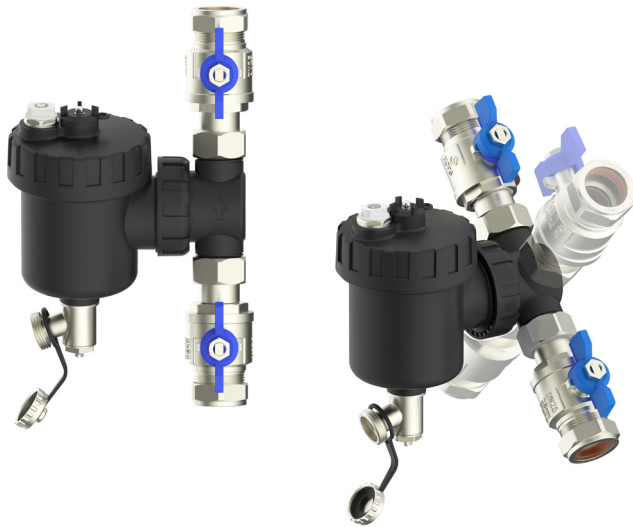

Magnetic Central Heating Filters

Swift Cannisters 300ml

Double Concentrate Treatments 500ml

*Drain Cleaner not double concentrate

T 44 (0)28 9336 6560

E sales@kelsoagencies.com

www.kelsoagencies.com

Kelso Agencies Ltd
14L Kilroot Business Park, Larne Road, Carrickfergus, Co. Antrim BT38 7PR