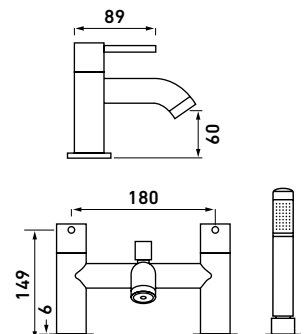

0.5 bar: 6.4 l/m | **1.0 bar:** 9.5 l/m
3.0 bar: 17.2 l/m