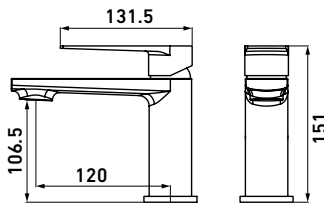

**SAVINI OPTIONS**

**CLOAKROOM BASIN MIXER**  
with luxury mushroom slotted basin waste  
**SAV416** **£144.41**

0.5 bar: 4.9 l/m | 1.0 bar: 7.5 l/m  
3.0 bar: 13.2 l/m

**BASIN MIXER**  
with luxury mushroom slotted basin waste  
**SAV411** **£184.03**