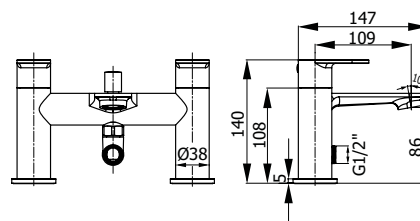

**BATH SHOWER MIXER**  
with kit, deck mounted  
**NAH330K1** **£155.92**

0.5 bar: 12.0 l/m | 1.0 bar: 16.5 l/m  
3.0 bar: 25.7 l/m