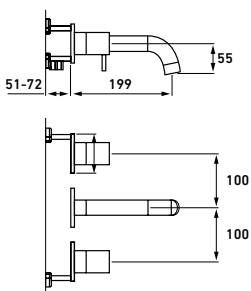

0.5 bar: 6.0 l/m | **1.0 bar:** 10.0 l/m
3.0 bar: 17.5 l/m