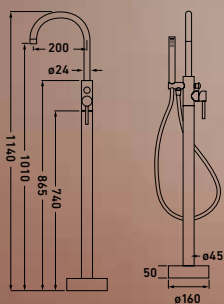

TALL BASIN MIXER

cold start

PAV461	ch	£177.64
PAV461BK	bk	£222.37
PAV461BB	bb	£240.26