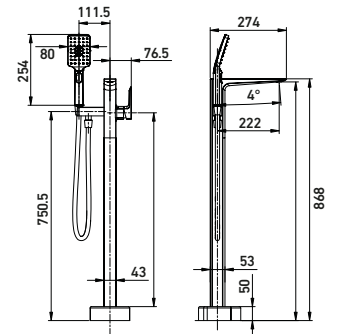

Marflow recommends a minimum of 1.0 bar pressure for this product.
1.0 bar: 7.9 l/m | 3.0 bar: 13.6 l/m