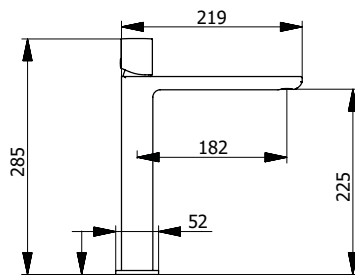

Operating Pressure
Min: 1 bar | Max: 5 bar