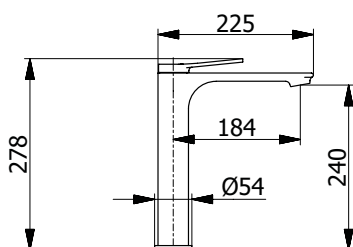

Operating Pressure
Min: 1 bar | Max: 5 bar