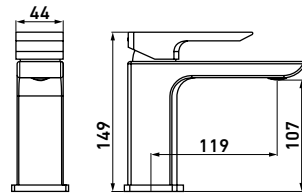

0.5 bar: 7.3 l/m | 1.0 bar: 10.3 l/m
3.0 bar: 17.8 l/m