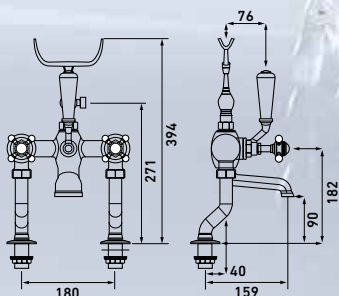

FERRADA

The perfect choice for beautifully traditional, classic bathrooms. Imagine the effect this design will have teamed with a classic washstand and freestanding bath.

BATH SHOWER MIXER
with kit, deck
mounted, screwdown
FER330K1
£512.48

0.5 bar: 27.6 l/m
1.0 bar: 40.2 l/m
3.0 bar: 68.4 l/m