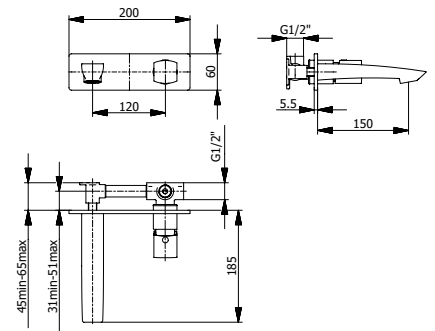

**Operating Pressure**  
Min: 1 bar | Max: 5 bar

**TALL BASIN MIXER**  
**IZU461** ch **£271.57**

**Operating Pressure**  
Min: 1 bar | Max: 5 bar

**WALL MOUNTER BATH SHOWER MIXER**  
**IZU350** ch **£318.44**