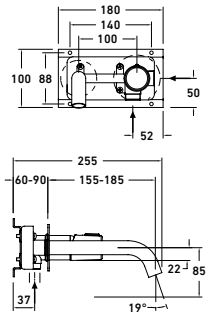

Operating Pressure
Min: 1 bar | Max: 5 bar