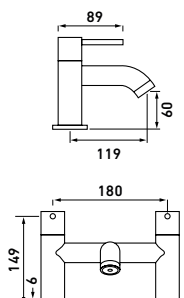

**0.5 bar:** 7.4 l/m | **1.0 bar:** 10.7 l/m  
**3.0 bar:** 19.3 l/m

**FOUR HOLE BATH  
SHOWER MIXER**  
with kit, deck mounted

- PAV364** ch **£290.11**
- PAV364BK** bk **£368.06**

**0.5 bar:** 5.3 l/m | **1.0 bar:** 8.0 l/m  
**3.0 bar:** 14.3 l/m