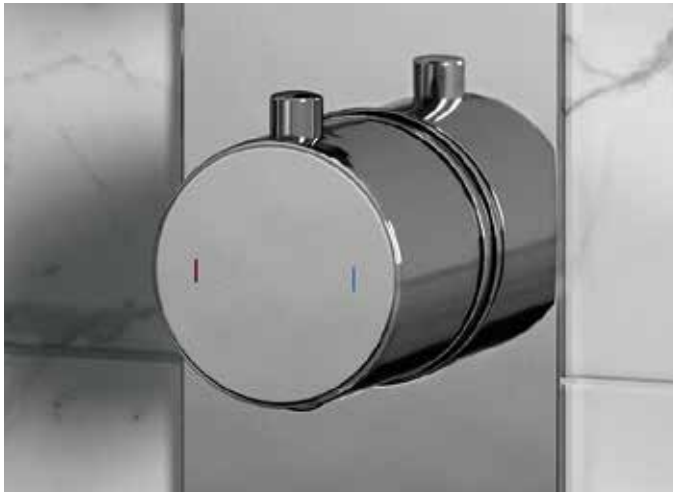

THERMOSTATIC ROUND HANDLES

SAVINI SINGLE OUTLET
CONCEALED THERMOSTATIC
SHOWER VALVE
with round handles and
first fix installation box

SAV7600 ch
£300.33

SAV7600BK bk
£425.57

SAV7600BB bb
£523.98

FLOW RATES
0.5 bar: 12.6 l/m
1.0 bar: 20.0 l/m
3.0 bar: 36.0 l/m

SAVINI TWO OUTLET
CONCEALED THERMOSTATIC
SHOWER VALVE
with round handles and
first fix installation box

SAV7650 ch
£374.45

SAV7650BK bk
£446.02

SAV7650BB bb
£479.25

FLOW RATES
0.5 bar: 12.6 l/m
1.0 bar: 20.0 l/m
3.0 bar: 36.0 l/m

SAVINI THREE OUTLET
CONCEALED THERMOSTATIC
SHOWER VALVE
with round handles and
first fix installation box

SAV7750 ch
£424.30

SAV7750BB bb
£562.32

FLOW RATES
0.5 bar: 12.6 l/m
1.0 bar: 20.0 l/m
3.0 bar: 36.0 l/m

Brushed Brass does not come with first fix installation

THERMOSTATIC SQUARE HANDLES

VOSSEN SINGLE OUTLET
CONCEALED THERMOSTATIC
SHOWER VALVE
with square handles and first
fix installation box

VOS7600 ch
£300.33

VOS7600BK bk
£424.30

VOS7600BB bb
£523.98

FLOW RATES
0.5 bar: 12.6 l/m
1.0 bar: 20.0 l/m
3.0 bar: 36.0 l/m

VOSSEN TWO OUTLET
CONCEALED THERMOSTATIC
SHOWER VALVE
with square handles and first
fix installation box

VOS7650 ch
£374.45

VOS7650BK bk
£446.02

VOS7650BB bb
£543.15

FLOW RATES
0.5 bar: 12.6 l/m
1.0 bar: 20.0 l/m
3.0 bar: 36.0 l/m

VOSSEN THREE OUTLET
CONCEALED THERMOSTATIC
SHOWER VALVE
with square handles and first
fix installation box

VOS7750 ch
£424.30

VOS7750BB bb
£562.32

FLOW RATES
0.5 bar: 12.6 l/m
1.0 bar: 20.0 l/m
3.0 bar: 36.0 l/m

Brushed Brass does not come with first fix installation