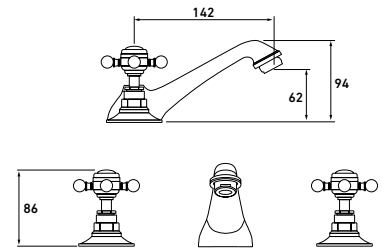

0.5 bar: 13.4 l/m | 1.0 bar: 19.5 l/m
3.0 bar: 34.3 l/m