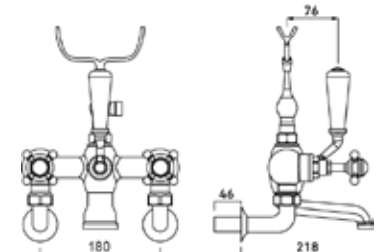

0.5 bar: 32.4 l/m | 1.0 bar: 47.4 l/m
3.0 bar: 78.6 l/m