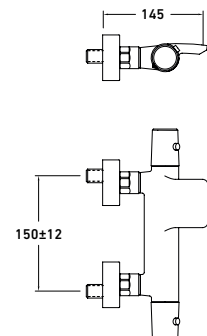

Operating Pressure
Min: 1 bar | Max: 5 bar