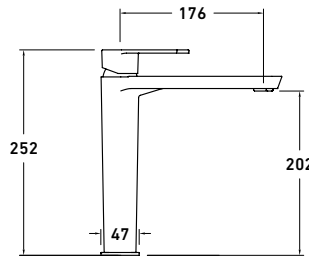

Min: 1 bar | Max: 5 bar

**TALL BASIN MIXER**  
**SHORT SPOUT**  
**ALE461** ch **£210.87**

Min: 1 bar | Max: 5 bar

**TALL BASIN MIXER**  
**LONG SPOUT**  
**ALE461LS** ch **£267.10**  
**ALE461LSBK** bk **£368.06**  
**ALE461LSBG** bg **£642.83**  
**ALE461LSBN** bn **£642.83**