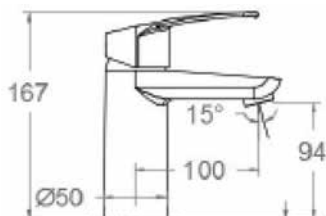

**WALL MOUNTED BATH SHOWER MIXER**  
with kit, screwdown  
**FER350** **£546.98**

0.5 bar: 32.4 l/m | 1.0 bar: 47.4 l/m  
3.0 bar: 78.6 l/m

**FLY OPTIONS**

**BASIN MIXER**  
with luxury mushroom slotted basin waste  
**FLY411** ch **£139.30**