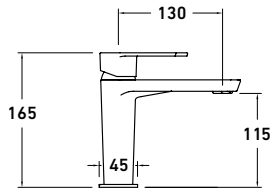

Min: 1 bar | Max: 5 bar

**TALL BASIN MIXER**  
**SHORT SPOUT**  
**ALE461** ch **£210.87**

Min: 1 bar | Max: 5 bar

**TALL BASIN MIXER**  
**LONG SPOUT**  
**ALE461LS** ch **£267.10**  
**ALE461LSBK** bk **£368.06**  
**ALE461LSBG** bg **£642.83**  
**ALE461LSBN** bn **£642.83**