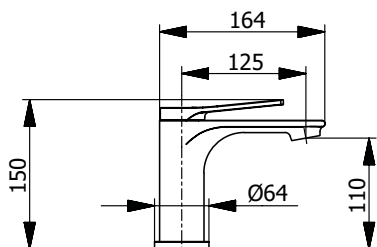

**BATH SHOWER MIXER**  
with kit, deck mounted  
**CAS330K1**

**£352.73**

**0.5 bar:** 16.4 l/m | **1.0 bar:** 22.42 l/m  
**3.0 bar:** 38.34 l/m

**DAMLA OPTIONS**

**BASIN MIXER**  
with luxury mushroom waste  
**DAM411** ch £233.24