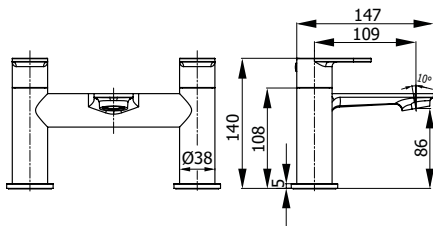

0.5 bar: 15.4 l/m | 1.0 bar: 17.8 l/m
3.0 bar: 26.4 l/m