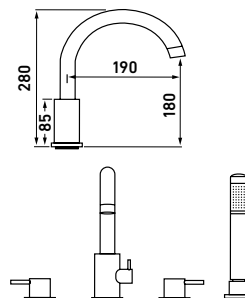

**0.5 bar:** 7.4 l/m | **1.0 bar:** 10.7 l/m  
**3.0 bar:** 19.3 l/m

**FOUR HOLE BATH  
SHOWER MIXER**  
with kit, deck mounted

- PAV364** ch **£290.11**
- PAV364BK** bk **£368.06**

**0.5 bar:** 5.3 l/m | **1.0 bar:** 8.0 l/m  
**3.0 bar:** 14.3 l/m