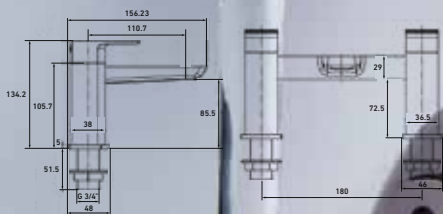

POI

Poi brings the future style of bathroom designs into the present with sleek and bold features.

FINISHES

BATH FILLER

POI310

£242.82

POI310BK

£281.16

POI310GM

£306.72

POI310BB

£306.72

0.5 bar: 7.8 l/m | 1.0 bar: 10.9 l/m

3.0 bar: 18.7 l/m