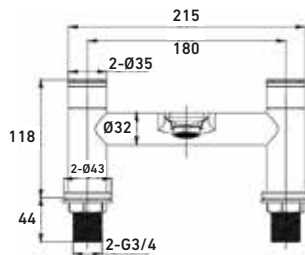

0.5 bar: 30.4 l/m | **1.0 bar:** 35.7 l/m
3.0 bar: 60.0 l/m