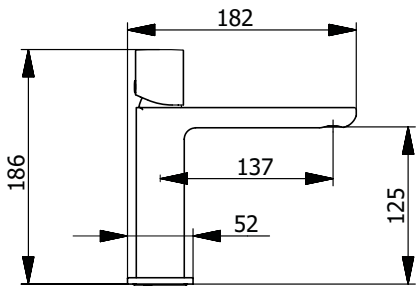

Operating Pressure
Min: 1 bar | Max: 5 bar