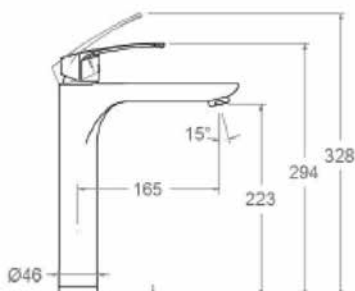

Operating Pressure
Min: 1 bar | Max: 5 bar