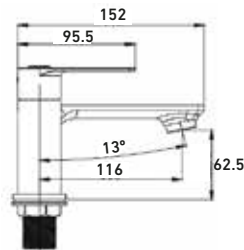

0.5 bar: 30.4 l/m | **1.0 bar:** 35.7 l/m
3.0 bar: 60.0 l/m