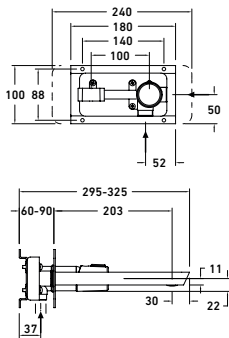

WALL MOUNTED BASIN MIXER
with plate
TSA442 **£414.29**

Operating Pressure
Min: 1 bar | Max: 5 bar