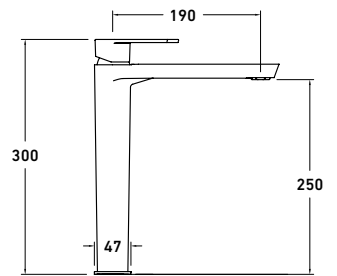

Min: 1 bar | Max: 5 bar

**TALL BASIN MIXER**  
**SHORT SPOUT**  
**ALE461** ch **£210.87**

Min: 1 bar | Max: 5 bar

**TALL BASIN MIXER**  
**LONG SPOUT**  
**ALE461LS** ch **£267.10**  
**ALE461LSBK** bk **£368.06**  
**ALE461LSBG** bg **£642.83**  
**ALE461LSBN** bn **£642.83**