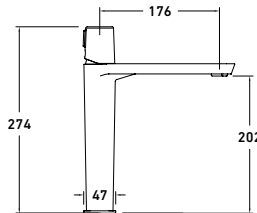

Operating Pressure
Min: 1 bar | Max: 5 bar