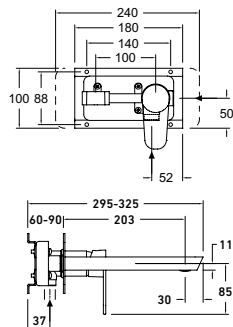

Min: 1 bar | Max: 5 bar

**WALL MOUNTED BASIN MIXER**  
no plate  
**ALE441** ch **£334.84**  
**ALE441BK** bk **£389.79**

Min: 1 bar | Max: 5 bar

**WALL MOUNTED BASIN MIXER**  
with plate  
**ALE442** ch **£430.69**  
**ALE442BK** bk **£490.75**  
**ALE442BG** bg **£1,026.23**  
**ALE442BN** bn **£1,026.23**