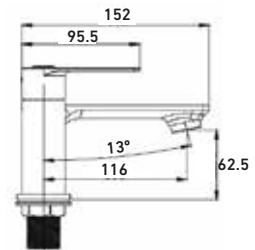

**BATH SHOWER MIXER**  
with kit, deck mounted

<b>PIS330K1</b>	ch	<b>£265.82</b>
<b>PIS330K1BK</b>	bk	<b>£304.16</b>
<b>PIS330K1BG</b>	bg	<b>£322.06</b>

**0.5 bar:** 23.3 l/m | **1.0 bar:** 32.9 l/m  
**3.0 bar:** 60.0 l/m