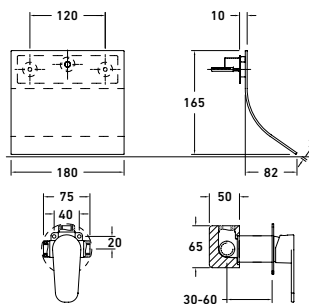

Min: 1 bar | Max: 5 bar