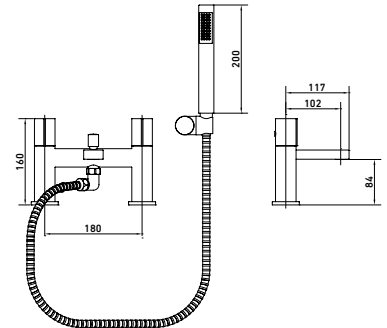

0.2 bar: 5.0 l/m | 1.0 bar: 10.0 l/m  
2.0 bar: 14.0 l/m

**BATH FILLER**  
deck mounted  
**MAI310** ch **£126.74**

0.2 bar: 14.0 l/m | 1.0 bar: 16.0 l/m  
2.0 bar: 20.0 l/m

**BATH SHOWER MIXER**  
with shower head kit, deck mounted  
**MAI330K1** ch **£148.03**