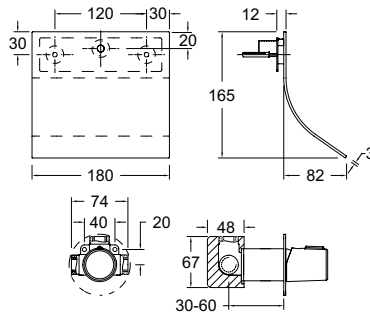

Operating Pressure
Min: 1 bar | Max: 5 bar