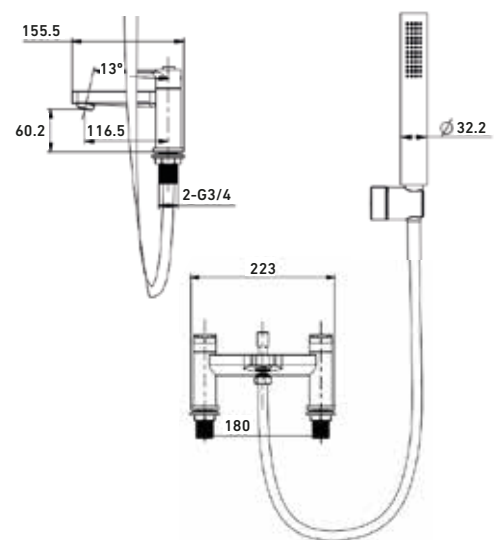

**0.5 bar:** 15.0 l/m | **1.0 bar:** 21.0 l/m  
**3.0 bar:** 40.0 l/m

**BATH SHOWER MIXER**  
with kit, deck mounted

- |                   |                |
|-------------------|----------------|
| <b>NU0330K1</b>   | <b>£268.38</b> |
| <b>NU0330K1BK</b> | <b>£293.94</b> |
| <b>NU0330K1BG</b> | <b>£322.06</b> |