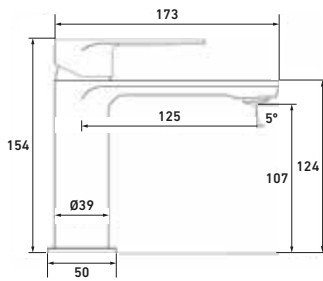

0.5 bar: 1.9 l/m | **1.0 bar:** 3.4 l/m
2.0 bar: 7.2 l/m