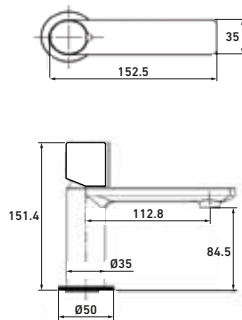

### FINISHES

Chrome ch

Tall Basin Mixer shown in Chrome

**CASCATA OPTIONS**

**BASIN MIXER**  
Easyfit Installation  
**CAS411**

**£205.76**

**0.5 bar:** 4.4 l/m | **1.0 bar:** 6.0 l/m  
**3.0 bar:** 10.4 l/m