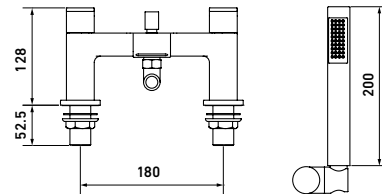

0.5 bar: 16.1 l/m | 1.0 bar: 21.9 l/m
3.0 bar: 36.0 l/m