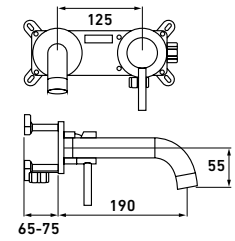

Minimum **1.0 bar** pressure for this product.
1.0 bar: 6.4 l/m | **3.0 bar:** 16.1 l/m