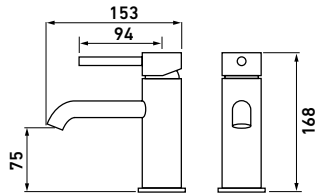

0.5 bar: 4.6 l/m | **1.0 bar:** 6.0 l/m
3.0 bar: 10.2 l/m