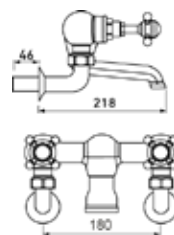

0.5 bar: 32.4 l/m | 1.0 bar: 47.4 l/m
3.0 bar: 78.6 l/m