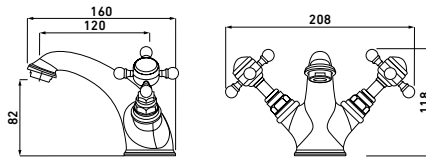

0.5 bar: 14.4 l/m | 1.0 bar: 22.8 l/m
3.0 bar: 39.6 l/m