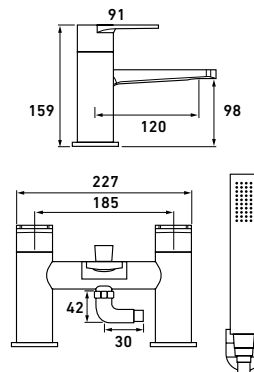

0.5 bar: 10.1 l/m | 1.0 bar: 15.3 l/m
3.0 bar: 26.3 l/m