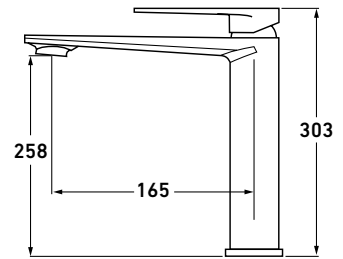

0.5 bar: 7.4 l/m | 1.0 bar: 10.3 l/m
3.0 bar: 17.6 l/m