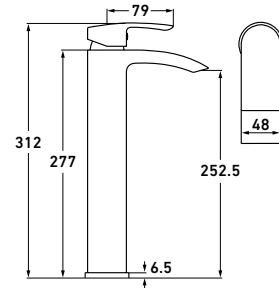

0.5 bar: 7.5 l/m | 1.0 bar: 10.6 l/m
3.0 bar: 18.2 l/m