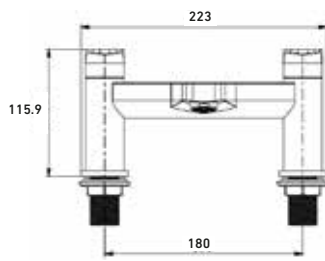

**0.5 bar:** 15.0 l/m | **1.0 bar:** 21.0 l/m  
**3.0 bar:** 40.0 l/m

**BATH SHOWER MIXER**  
with kit, deck mounted

- |                   |                |
|-------------------|----------------|
| <b>NU0330K1</b>   | <b>£268.38</b> |
| <b>NU0330K1BK</b> | <b>£293.94</b> |
| <b>NU0330K1BG</b> | <b>£322.06</b> |