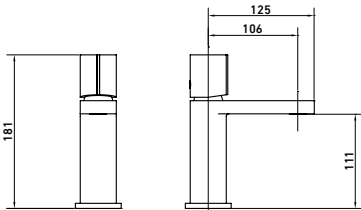

## **MAI**

The Mai range offers sleek lines that add the perfect finishing touch to any contemporary bathroom.

**MAI OPTIONS**

**BASIN MIXER**  
with luxury mushroom slotted basin waste  
**MAI411** ch **£94.79**