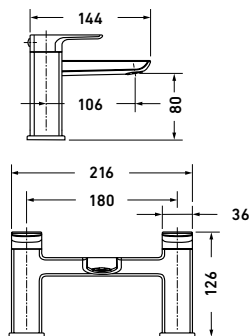

0.5 bar: 12.7 l/m | 1.0 bar: 17.9 l/m
3.0 bar: 31.5 l/m