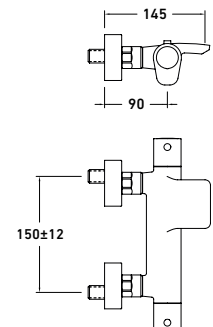

Min: 1 bar | Max: 5 bar

**BASIN MIXER**  
**WITH CASCADE SPOUT**  
wall mounted  
**ALE420** ch **£737.41**

Min: 1 bar | Max: 5 bar

**THERMOSTATIC**  
**BATH SHOWER MIXER**  
with kit, wall mounted  
**ALE355** ch **£502.25**  
**ALE355BK** bk **£755.30**  
**ALE355BG** bg **£1,157.87**  
**ALE355BN** bn **£1,157.87**