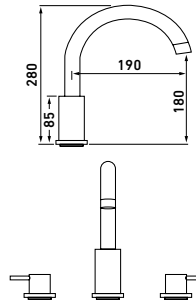

0.5 bar: 6.9 l/m | **1.0 bar:** 10.2 l/m
3.0 bar: 17.6 l/m