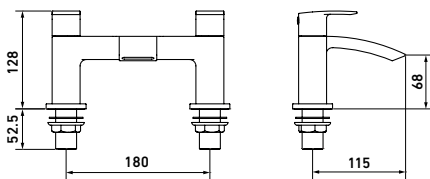

0.5 bar: 16.4 l/m | 1.0 bar: 22.4 l/m
3.0 bar: 28.3 l/m