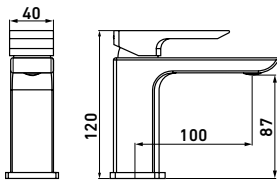

0.5 bar: 6.1 l/m | 1.0 bar: 8.5 l/m
3.0 bar: 14.5 l/m