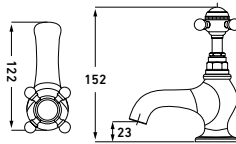

0.5 bar: 19.8 l/m | 1.0 bar: 30.0 l/m
3.0 bar: 47.4 l/m