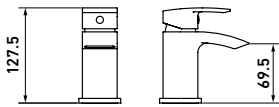

0.5 bar: 6.5 l/m | 1.0 bar: 9.4 l/m
3.0 bar: 16.5 l/m