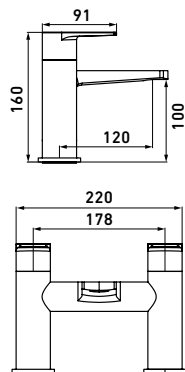

0.5 bar: 5.8 l/m | 1.0 bar: 9.5 l/m  
3.0 bar: 15.6 l/m

**TALL BASIN MIXER**  
**SAV461** **£233.87**

0.5 bar: 7.4 l/m | 1.0 bar: 10.3 l/m  
3.0 bar: 17.6 l/m

**BATH FILLER**  
deck mounted  
**SAV310** **£233.87**