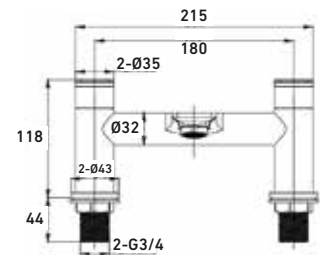

**BATH SHOWER MIXER**  
with kit, deck mounted

<b>PIS330K1</b>	ch	<b>£265.82</b>
<b>PIS330K1BK</b>	bk	<b>£304.16</b>
<b>PIS330K1BG</b>	bg	<b>£322.06</b>

**0.5 bar:** 23.3 l/m | **1.0 bar:** 32.9 l/m  
**3.0 bar:** 60.0 l/m