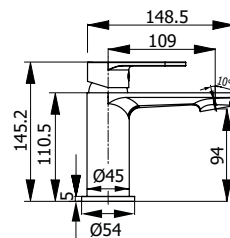

0.5 bar: 6.7 l/m | 1.0 bar: 9.7 l/m
3.0 bar: 18.7 l/m