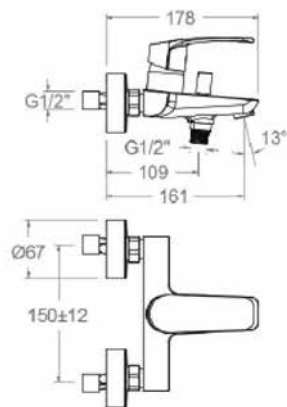

Operating Pressure
Min: 1 bar | Max: 5 bar