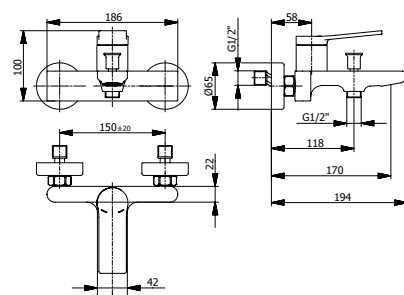

**Operating Pressure**  
Min: 1 bar | Max: 5 bar

**TALL BASIN MIXER**  
**DAM461** ch £271.58

**Operating Pressure**  
Min: 1 bar | Max: 5 bar

**WALL MOUNTED BATH SHOWER MIXER**  
includes shower kit  
**DAM350** ch £292.88