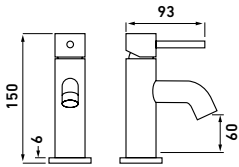

0.5 bar: 4.9 l/m | **1.0 bar:** 6.5 l/m
3.0 bar: 8.6 l/m