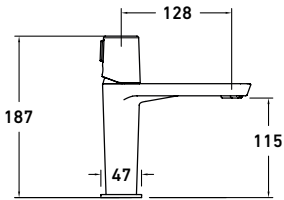

Operating Pressure
Min: 1 bar | Max: 5 bar