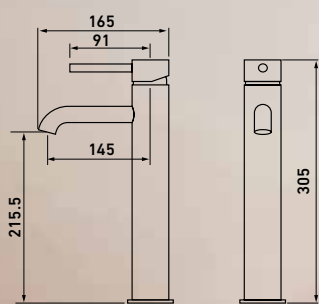

Marflow recommends a minimum of **1.0 bar** pressure for this product.

1.0 bar: 6.0 l/m | **3.0 bar:** 10.2 l/m

0.5 bar: 4.4 l/m | **1.0 bar:** 6.0 l/m
3.0 bar: 10.1 l/m

Tall Basin Mixer shown in Brushed Brass