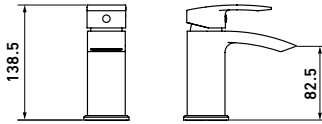

0.5 bar: 7.5 l/m | 1.0 bar: 10.1 l/m
3.0 bar: 18.9 l/m