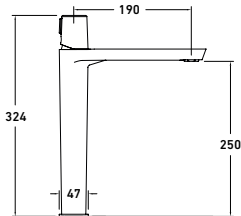

Operating Pressure
Min: 1 bar | Max: 5 bar