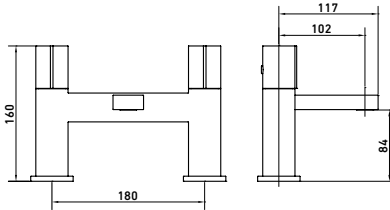

0.2 bar: 14.0 l/m | 1.0 bar: 16.0 l/m
2.0 bar: 20.0 l/m