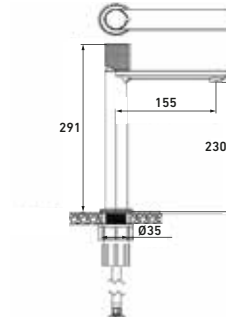

0.5 bar: 4.1 l/m | **1.0 bar:** 5.7 l/m
3.0 bar: 9.9 l/m