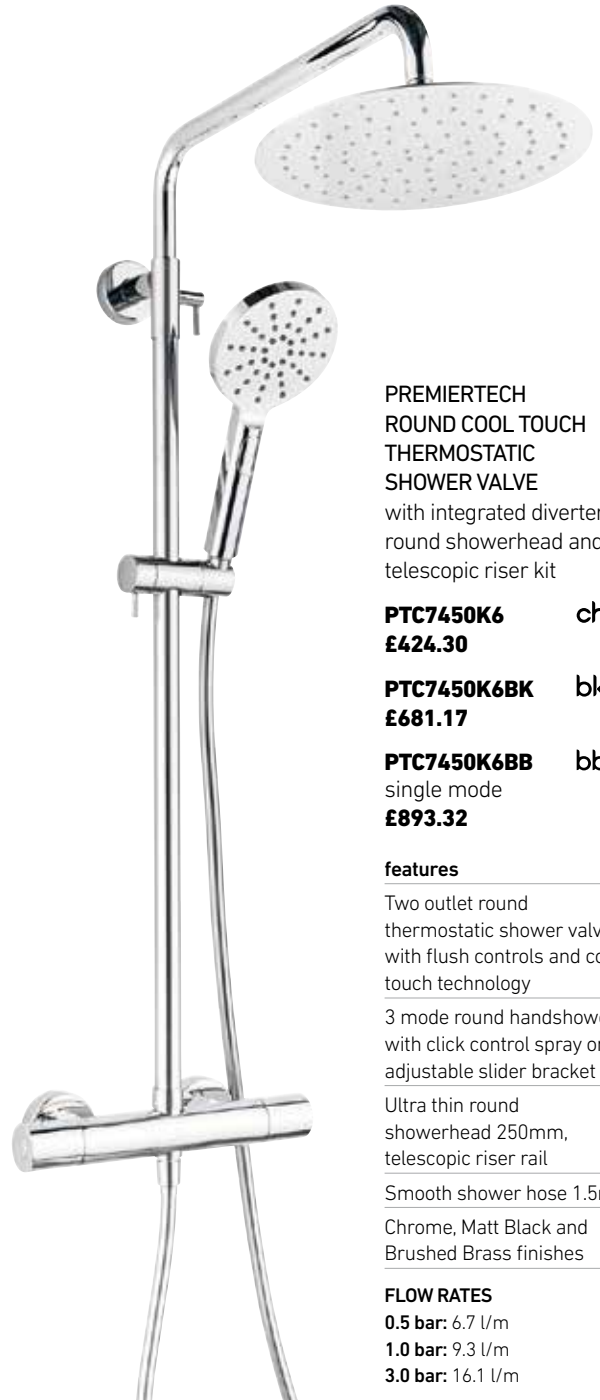

Smooth shower hose 1.5m

Chrome finish

**FLOW RATES**

**0.5 bar:** 9.5 l/m

**1.0 bar:** 12.9 l/m

**3.0 bar:** 17.0 l/m

**PREMIERTECH SQUARE  
COOL TOUCH  
THERMOSTATIC  
SHOWER VALVE**

with fixed height slider  
kit and 3 mode square  
handshower

**PTC7401K2**  
**£356.56**

**features**

Single outlet square  
thermostatic shower valve  
with flush controls and cool  
touch technology

3 mode square handshower  
with click control spray on  
adjustable slider bracket

Fixed height slider rail

Smooth shower hose 1.5m

Chrome finish

**FLOW RATES**

**0.2 bar:** 3.9 l/m | **0.5 bar:**  
8.1 l/m

**1.0 bar:** 12.9 l/m | **3.0 bar:**  
22.3 l/m

### PREMIERTECH TWO OUTLET COOL TOUCH THERMOSTATIC VALVES

PREMIERTECH  
ROUND COOL TOUCH  
THERMOSTATIC  
SHOWER VALVE  
with integrated diverter,  
round showerhead and  
telescopic riser kit

**PTC7450K6** ch  
**£424.30**