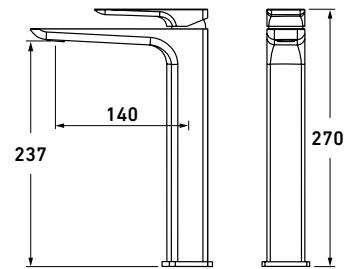

0.5 bar: 5.7 l/m | 1.0 bar: 6.3 l/m