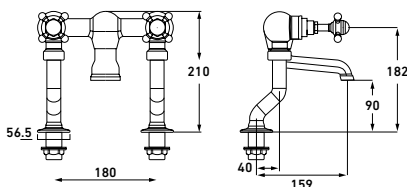

0.5 bar: 32.4 l/m | 1.0 bar: 47.4 l/m
3.0 bar: 78.6 l/m