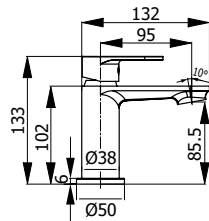

0.5 bar: 6.2 l/m | 1.0 bar: 8.8 l/m
3.0 bar: 15.1 l/m