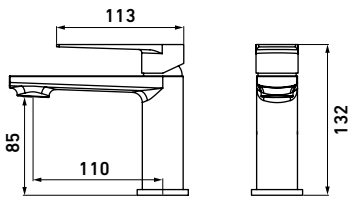

0.5 bar: 4.9 l/m | 1.0 bar: 7.5 l/m
3.0 bar: 13.2 l/m