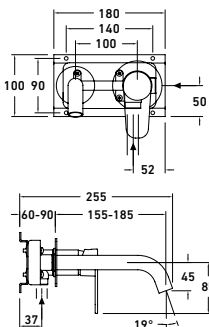

Min: 1 bar | Max: 5 bar