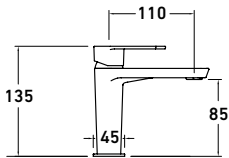

Min: 1 bar | Max: 5 bar