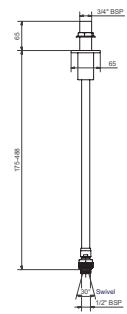

18MM SHOWER ARM AND RAIL

Product Code **SJK318LR**

Swivel adapter is included. Requires shower rose 106mm from centre of pipe to rose connector. Arm and rail can be cut to size.

Core Retail Range
in Chrome Finish

Contract + Specification Range
in Chrome Finish

Description	Code - replace XX with finish code	CP Price	NI / BN Price	UB/UC/PB Price	AG Price
18mm shower arm and rail	SJK318LRXX	£360.58	£450.12	£479.16	£490.05