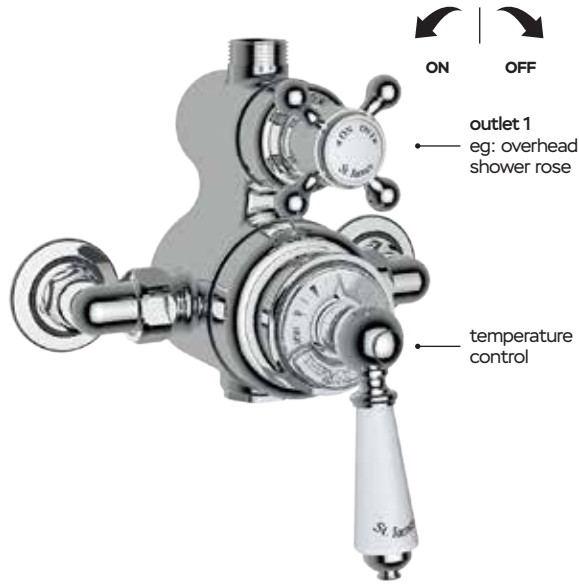

We really hope you enjoy the experience.

ST JAMES
TRADITIONAL

ST JAMES
TRADITIONAL

**TRADITIONAL EXPOSED AND
CONCEALED SHOWER VALVES**

HOW TO SPECIFY AN EXPOSED VALVE DELIVERING A SINGLE WATER OUTLET

Configure an exposed shower product combination delivering to a single outlet of water as follows:

Item	Description	Price	Product Code	Page
A	Easy clean skirted shower rose	£263.78	SJR08ECCP	32
B	18mm shower arm & rail	£360.58	SJK318LRCP	34
C	Exposed shower valve delivering x1 water outlet	£1,003.09	SJ7400CPLHLL	8
TOTAL PRICE		£1,627.45		

HOW TO SPECIFY A CONCEALED VALVE DELIVERING A SINGLE WATER OUTLET

Configure a concealed shower product combination delivering to a single outlet of water as follows:

Item	Description	Price	Product Code	Page
A	Easy clean skirted shower rose	£263.78	SJR08ECCP	32
B	18mm overhead shower arm	£199.20	SJK418LRCP	34
C	Concealed valve delivering x1 water outlet	£1,102.31	SJ7600CPLHLL	9
TOTAL PRICE		£1,565.29		