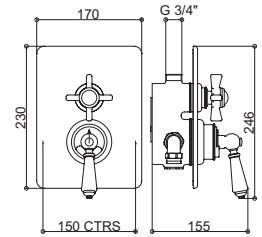

outlet 2
eg: hand
shower

temperature
control

TRADITIONAL THERMOSTATIC VALVE WITH 2 FUNCTION DIVERTER

Product Code **SJ7610**

Flow Rates (valve only)

1.0 bar: 12 l/min | 3.0 bar: 22 l/min | 5.0 bar: 28 l/min