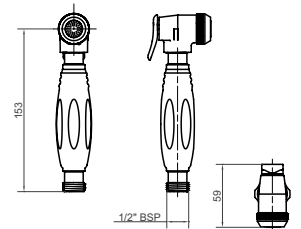

BIDET SPRAY

Product Code **SJHSTR**

Feeds: 1/2"

Description	Code - replace XX with finish code	CP Price	NI / BN Price	UB/UC/PB Price	AG Price
Bidet spray	SJHSTRXX	£141.57	£176.66	£187.55	£192.46
Bidet spray, Black Option	SJHSTRXXBK	£141.57	£176.66	£187.55	£192.46
Bidet spray, All Metal Option	SJRHSTRXX	£141.57	£176.66	£187.55	£192.46