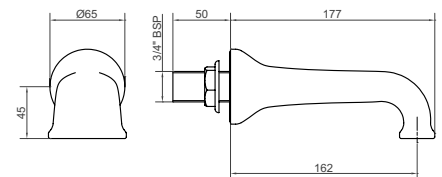

WALL MOUNTED BATH SPOUT 3/4"

Product Code SJWBS2

3/4" F inlet with 3/4" nipple

Description	Code - replace XX with finish code	CP Price	NI / BN Price	UB/UC/PB Price	AG Price
Wall mounted bath spout 3/4"	SJWBS2XX	£249.26	£312.18	£332.75	£338.80