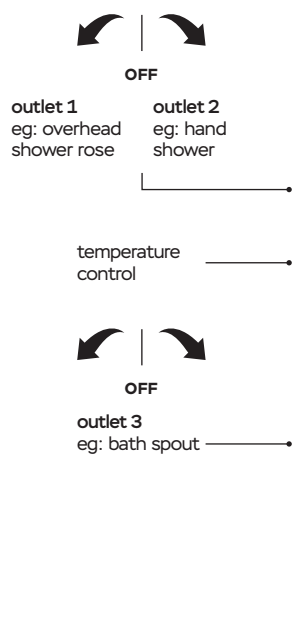

CLASSICAL CONCEALED THERMOSTATIC VALVE WITH 2 FUNCTION DIVERTER AND FLOW VALVE

Includes manual temperature override

Product Code SJ7761

Flow Rates (valve only)

1.0 bar: 12 l/min | 3.0 bar: 22 l/min | 5.0 bar: 28 l/min

Description	Code - replace XX with finish code	CP Price	NI / BN Price	UB/UC/PB Price	AG Price
Classical concealed thermostatic valve with 2 function diverter and flow valve, England Handle	SJ7761XXEH	£1,571.79	£1,966.25	£2,096.93	£2,139.28
Classical concealed thermostatic valve with 2 function diverter and flow valve, England Handle, Black Option	SJ7761XXEHBK	£1,571.79	£1,966.25	£2,096.93	£2,139.28
Classical concealed thermostatic valve with 2 function diverter and flow valve, England Handle, London Lever	SJ7761XXEHLL	£1,571.79	£1,966.25	£2,096.93	£2,139.28
Classical concealed thermostatic valve with 2 function diverter and flow valve, England Handle, London Lever, Black Option	SJ7761XXEHLBKBK	£1,571.79	£1,966.25	£2,096.93	£2,139.28
Classical concealed thermostatic valve with 2 function diverter and flow valve, London Handle	SJ7761XXLH	£1,571.79	£1,966.25	£2,096.93	£2,139.28
Classical concealed thermostatic valve with 2 function diverter and flow valve, London Handle, Black Option	SJ7761XXLHKBK	£1,571.79	£1,966.25	£2,096.93	£2,139.28
Classical concealed thermostatic valve with 2 function diverter and flow valve, London Handle, London Lever	SJ7761XXLHLL	£1,571.79	£1,966.25	£2,096.93	£2,139.28
Classical concealed thermostatic valve with 2 function diverter and flow valve, London Handle, London Lever, Black Option	SJ7761XXLHLLBKBK	£1,571.79	£1,966.25	£2,096.93	£2,139.28
Classical concealed thermostatic valve with 2 function diverter and flow valve, London Handle Metal Indice	SJ7761XXLHMI	£1,571.79	£1,966.25	£2,096.93	£2,139.28
Classical concealed thermostatic valve with 2 function diverter and flow valve, London Handle Metal Indice, London Metal Lever	SJ7761XXLHMILM	£1,571.79	£1,966.25	£2,096.93	£2,139.28
Classical concealed thermostatic valve with 2 function diverter and flow valve, London Lever	SJ7761XXLL	£1,571.79	£1,966.25	£2,096.93	£2,139.28
Classical concealed thermostatic valve with 2 function diverter and flow valve, London Lever, Black Option	SJ7761XXLLBKBK	£1,571.79	£1,966.25	£2,096.93	£2,139.28
Classical concealed thermostatic valve with 2 function diverter and flow valve, London Metal Indice	SJ7761XXLM	£1,571.79	£1,966.25	£2,096.93	£2,139.28
Classical concealed thermostatic valve with 2 function diverter and flow valve, Clear Crystal Lever	SJ7761XXCL	£1,732.72	£2,167.11	£2,309.89	£2,357.08
Classical concealed thermostatic valve with 2 function diverter and flow valve, Black Crystal Lever	SJ7761XXCLBK	£1,732.72	£2,167.11	£2,309.89	£2,357.08