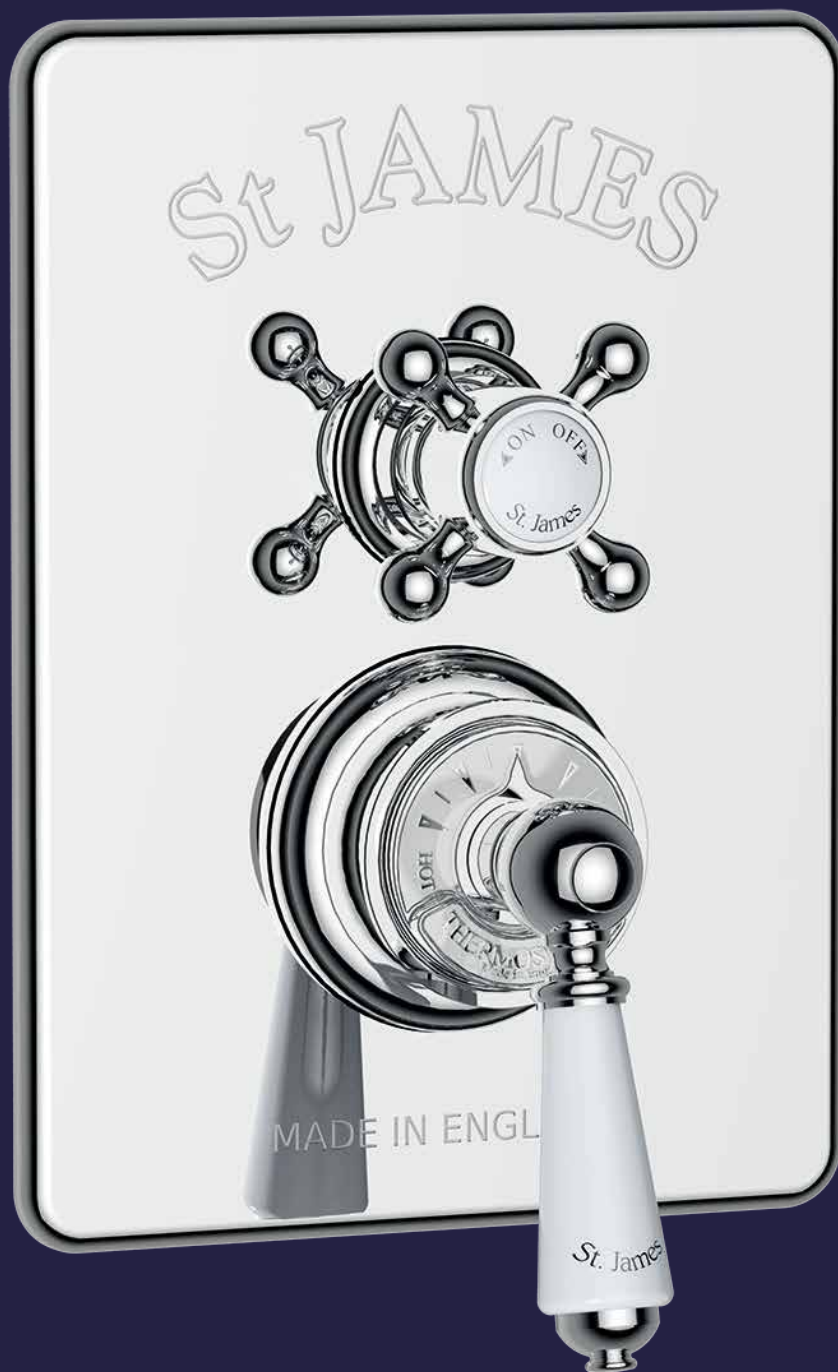

We really hope you enjoy the experience.

ST JAMES
TRADITIONAL

ST JAMES
TRADITIONAL

**TRADITIONAL EXPOSED AND
CONCEALED SHOWER VALVES**

HOW TO SPECIFY AN EXPOSED VALVE DELIVERING A SINGLE WATER OUTLET

Configure an exposed shower product combination delivering to a single outlet of water as follows: