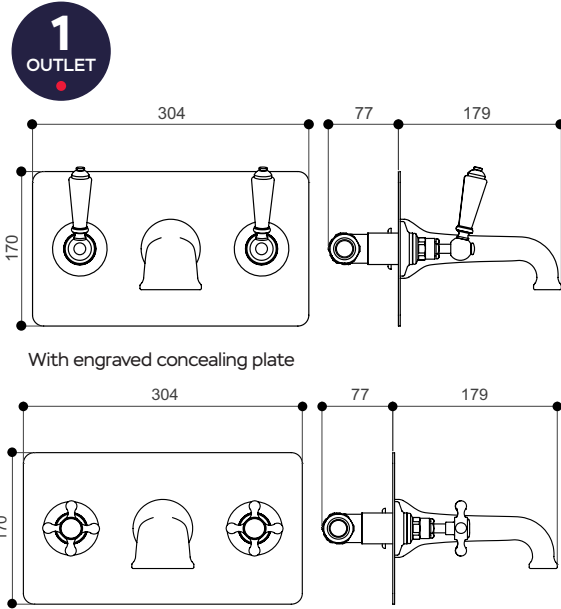

London Lever Option

London Handle Option

WALL MOUNTED THREE HOLE BATH FILLER

Product Code **SJ376**

Inlet: 1/2"

With engraved concealing plate

CR Core Retail Range
in Chrome Finish

Description	Code - replace XX with finish code	CP Price	NI / BN Price	UB/JC/PB Price	AG Price
Wall mounted three hole bath filler, England Handle	SJ376XXEH	£1,032.13	£1,287.44	£1,374.56	£1,473.78
Wall mounted three hole bath filler, England Handle, Black Option	SJ376XXEHBK	£1,032.13	£1,287.44	£1,374.56	£1,473.78
Wall mounted three hole bath filler, England Handle, Screwdown Option	SJ376XXEHSD	£1,032.13	£1,287.44	£1,374.56	£1,473.78
Wall mounted three hole bath filler, England Handle, Screwdown Black Option	SJ376XXEHSDBK	£1,032.13	£1,287.44	£1,374.56	£1,473.78
Wall mounted three hole bath filler, London Handle	SJ376XXLH	£1,032.13	£1,287.44	£1,374.56	£1,473.78
Wall mounted three hole bath filler, London Handle, Black Option	SJ376XXLHBK	£1,032.13	£1,287.44	£1,374.56	£1,473.78
Wall mounted three hole bath filler, London Handle, Screwdown Option	SJ376XXLHSD	£1,032.13	£1,287.44	£1,374.56	£1,473.78
Wall mounted three hole bath filler, London Handle, Screwdown Black Option	SJ376XXLHSDBK	£1,032.13	£1,287.44	£1,374.56	£1,473.78
Wall mounted three hole bath filler, London Handle, Metal Indice	SJ376XXLHMI	£1,032.13	£1,287.44	£1,374.56	£1,473.78
Wall mounted three hole bath filler, London Handle, Metal Indice Screwdown	SJ376XXLHMISD	£1,032.13	£1,287.44	£1,374.56	£1,473.78
Wall mounted three hole bath filler, London Lever	SJ376XXLL	£1,032.13	£1,287.44	£1,374.56	£1,473.78
Wall mounted three hole bath filler, London Lever, Black Option	SJ376XXLLBK	£1,032.13	£1,287.44	£1,374.56	£1,473.78
Wall mounted three hole bath filler, London Metal Lever	SJ376XXLM	£1,032.13	£1,287.44	£1,374.56	£1,473.78
Wall mounted three hole bath filler, Clear Crystal Lever	SJ376XXCL	£1,149.50	£1,436.27	£1,531.86	£1,563.32
Wall mounted three hole bath filler, Black Crystal Lever	SJ376XXCLBK	£1,149.50	£1,436.27	£1,531.86	£1,563.32