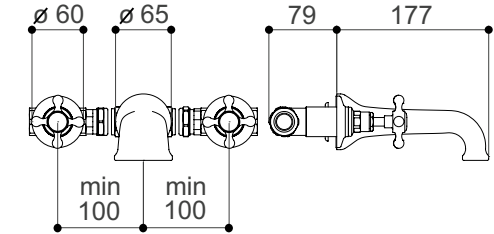

Flow Rates

0.2 bar: 24 l/min | 0.5 bar: 38 l/min | 1.0 bar: 54 l/min | 3.0 bar: 60 l/min

Description	Code - replace XX with finish code	CP Price	NI / BN Price	UB/UC/PB Price	AG Price
Wall mounted three hole bath filler, England Handle	SJ373XXEH	£809.38	£1,011.56	£1,076.90	£1,099.89
Wall mounted three hole bath filler, England Handle, Black Option	SJ373XXEHBK	£809.38	£1,011.56	£1,076.90	£1,099.89
Wall mounted three hole bath filler, England Handle, Screwdown Option	SJ373XXEHSD	£809.38	£1,011.56	£1,076.90	£1,099.89
Wall mounted three hole bath filler, England Handle, Screwdown Black Option	SJ373XXEHSDBK	£809.38	£1,011.56	£1,076.90	£1,099.89
Wall mounted three hole bath filler, London Handle	SJ373XXLH	£809.38	£1,011.56	£1,076.90	£1,099.89
Wall mounted three hole bath filler, London Handle, Black Option	SJ373XXLHKB	£809.38	£1,011.56	£1,076.90	£1,099.89
Wall mounted three hole bath filler, London Handle, Screwdown Option	SJ373XXLHSD	£809.38	£1,011.56	£1,076.90	£1,099.89
Wall mounted three hole bath filler, London Handle, Screwdown Black Option	SJ373XXLHSDBK	£809.38	£1,011.56	£1,076.90	£1,099.89
Wall mounted three hole bath filler, London Handle, Metal Indice	SJ373XXLHMI	£809.38	£1,011.56	£1,076.90	£1,099.89
Wall mounted three hole bath filler, London Handle, Metal Indice Screwdown	SJ373XXLHMISD	£809.38	£1,011.56	£1,076.90	£1,099.89
Wall mounted three hole bath filler, London Lever	SJ373XXLL	£809.38	£1,011.56	£1,076.90	£1,099.89
Wall mounted three hole bath filler, London Lever, Black Option	SJ373XXLLBK	£809.38	£1,011.56	£1,076.90	£1,099.89
Wall mounted three hole bath filler, London Metal Lever	SJ373XXLM	£809.38	£1,011.56	£1,076.90	£1,099.89
Wall mounted three hole bath filler, Clear Crystal Lever	SJ373XXCL	£925.65	£1,157.97	£1,232.99	£1,259.61
Wall mounted three hole bath filler, Black Crystal Lever	SJ373XXCLBK	£925.65	£1,157.97	£1,232.99	£1,259.61

FINISHES AVAILABLE

Chrome
CODE: CP

Bright Nickel
CODE: NI

Brushed Nickel
CODE: BN

Antique Gold
CODE: AG

Polished Brass
CODE: PB

Unlacquered Copper
CODE: UC

Unlacquered Brass
CODE: UB