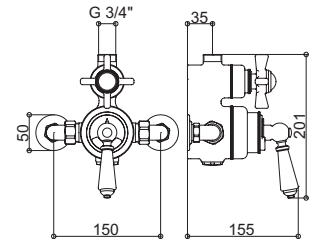

TRADITIONAL DUAL CONTROL EXPOSED THERMOSTATIC VALVE

Product Code **SJ7400**

Inlet: 15mm

Outlet: ¾"

¾" outlet nut not included

Flow Rates (valve only)

1.0 bar: 20 l/min | 3.0 bar: 35 l/min | 5.0 bar: 44 l/min

Core Retail Range
in Chrome Finish

Contract + Specification Range
in Chrome Finish

Description	Code - replace XX with finish code	CP Price	NI / BN Price	UB/UC/PB Price	AG Price
Traditional dual control exposed thermostatic valve, England Handle	SJ7400XXEH	£1,003.09	£1,253.56	£1,337.05	£1,364.88
Traditional dual control exposed thermostatic valve, England Handle, Black Option	SJ7400XXEHBK	£1,003.09	£1,253.56	£1,337.05	£1,364.88
Traditional dual control exposed thermostatic valve, England Handle, London Lever	SJ7400XXEHLL	£1,003.09	£1,253.56	£1,337.05	£1,364.88
Traditional dual control exposed thermostatic valve, England Handle, London Lever, Black Option	SJ7400XXEHLLBK	£1,003.09	£1,253.56	£1,337.05	£1,364.88
Traditional dual control exposed thermostatic valve, London Handle	SJ7400XXLH	£1,003.09	£1,253.56	£1,337.05	£1,364.88
Traditional dual control exposed thermostatic valve, London Handle, Black Option	SJ7400XXLHBK	£1,003.09	£1,253.56	£1,337.05	£1,364.88
Traditional dual control exposed thermostatic valve, London Handle, London Lever	SJ7400XXLHLL	£1,003.09	£1,253.56	£1,337.05	£1,364.88
Traditional dual control exposed thermostatic valve, London Handle, London Lever, Black Option	SJ7400XXLHLLBK	£1,003.09	£1,253.56	£1,337.05	£1,364.88
Traditional dual control exposed thermostatic valve, London Handle Metal Indice	SJ7400XXLHMI	£1,003.09	£1,253.56	£1,337.05	£1,364.88
Traditional dual control exposed thermostatic valve, London Handle Metal Indice, London Metal Lever	SJ7400XXLHMILM	£1,003.09	£1,253.56	£1,337.05	£1,364.88
Traditional dual control exposed thermostatic valve, London Lever	SJ7400XXLL	£1,003.09	£1,253.56	£1,337.05	£1,364.88
Traditional dual control exposed thermostatic valve, London Lever, Black Option	SJ7400XXLLBK	£1,003.09	£1,253.56	£1,337.05	£1,364.88
Traditional dual control exposed thermostatic valve, London Metal Indice	SJ7400XXLM	£1,003.09	£1,253.56	£1,337.05	£1,364.88
Traditional dual control exposed thermostatic valve, Clear Crystal Lever	SJ7400XXCL	£1,109.57	£1,386.66	£1,479.83	£1,510.08
Traditional dual control exposed thermostatic valve, Black Crystal Lever	SJ7400XXCLBK	£1,109.57	£1,386.66	£1,479.83	£1,510.08