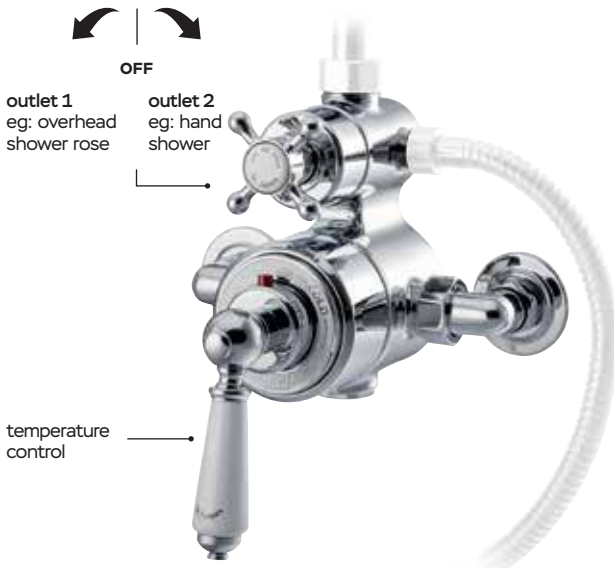

HOW TO SPECIFY EXPOSED VALVE DELIVERING TWO WATER OUTLETS

Configure an exposed shower product combination delivering to two outlets of water as follows:

Item	Description	Price	Product Code	Page
A	Easy clean skirted shower rose	£263.78	SJR08ECCP	32
B	18mm shower arm & rail	£360.58	SJK318LRCP	34
C	Exposed shower valve delivering x2 water outlets	£1,257.19	SJ7461CPLHLL	20
D	Hand shower with slider & hose	£399.30	SJK689CPLL	27
TOTAL PRICE		£2,280.85		

HOW TO SPECIFY CONCEALED VALVE DELIVERING TWO WATER OUTLETS

Configure a concealed shower product combination delivering to two outlets of water as follows:

Item	Description	Price	Product Code	Page
A	Easy clean skirted shower rose	£263.78	SJR08ECCP	32
B	18mm overhead shower arm	£199.20	SJK418LRCP	34
C	Concealed valve delivering x2 water outlets	£1,357.62	SJ7661CPLHLL	21
D	Hand shower on slider rail	£544.50	SJK21CPLL	28
E	Shower wall elbow	£35.09	SJSWECPP	35
TOTAL PRICE		£2,400.19		

CLASSICAL EXPOSED THERMOSTATIC VALVE WITH 2 FUNCTION DIVERTER

Includes manual temperature override

Product Code **SJ7461**

Inlet: 15mm

Outlet: 3/4" top outlet

1/2" side outlet

3/4" outlet nut not included

Flow Rates (valve only)