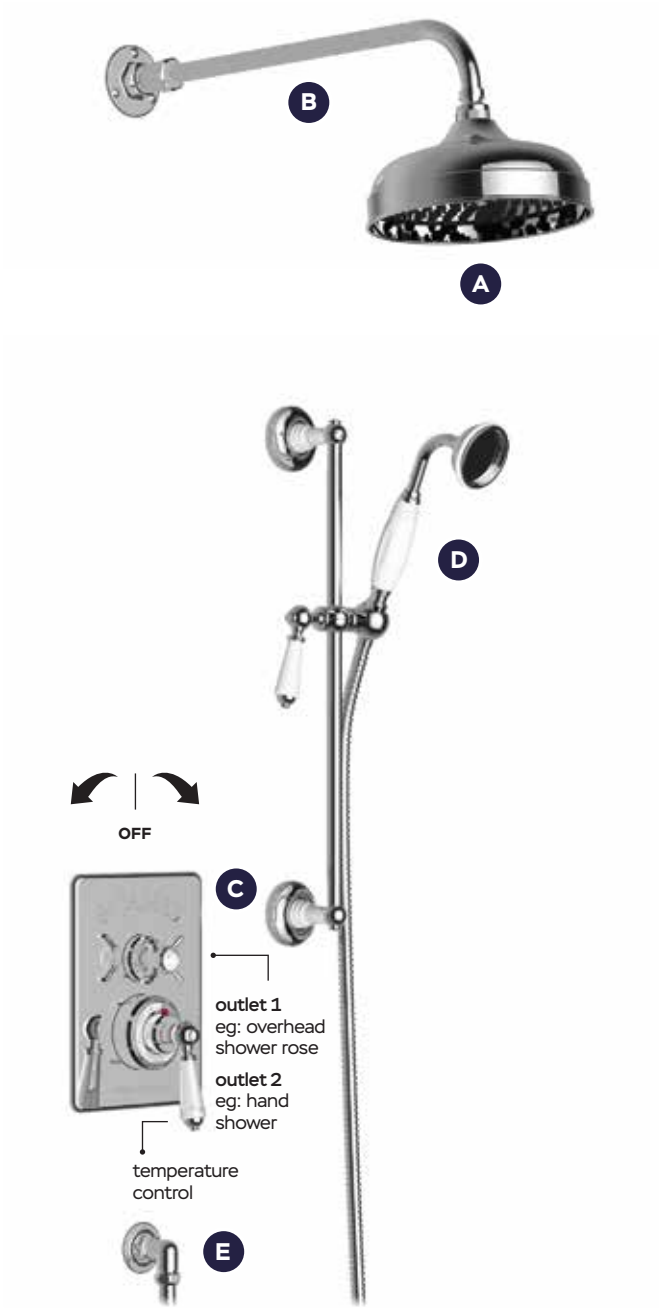

HOW TO SPECIFY EXPOSED VALVE DELIVERING TWO WATER OUTLETS

Configure an exposed shower product combination delivering to two outlets of water as follows:

Item	Description	Price	Product Code	Page
A	Easy clean skirted shower rose	£263.78	SJR08ECCP	32
B	18mm shower arm & rail	£360.58	SJK318LRCP	34
C	Exposed shower valve delivering x2 water outlets	£1,257.19	SJ7461CPLHLL	20
D	Hand shower with slider & hose	£399.30	SJK689CPLL	27
TOTAL PRICE		£2,280.85		

HOW TO SPECIFY CONCEALED VALVE DELIVERING TWO WATER OUTLETS

Configure a concealed shower product combination delivering to two outlets of water as follows:

Item	Description	Price	Product Code	Page
A	Easy clean skirted shower rose	£263.78	SJR08ECCP	32
B	18mm overhead shower arm	£199.20	SJK418LRCP	34
C	Concealed valve delivering x2 water outlets	£1,357.62	SJ7661CPLHLL	21
D	Hand shower on slider rail	£544.50	SJK21CPLL	28
E	Shower wall elbow	£35.09	SJSWECPP	35
TOTAL PRICE		£2,400.19		