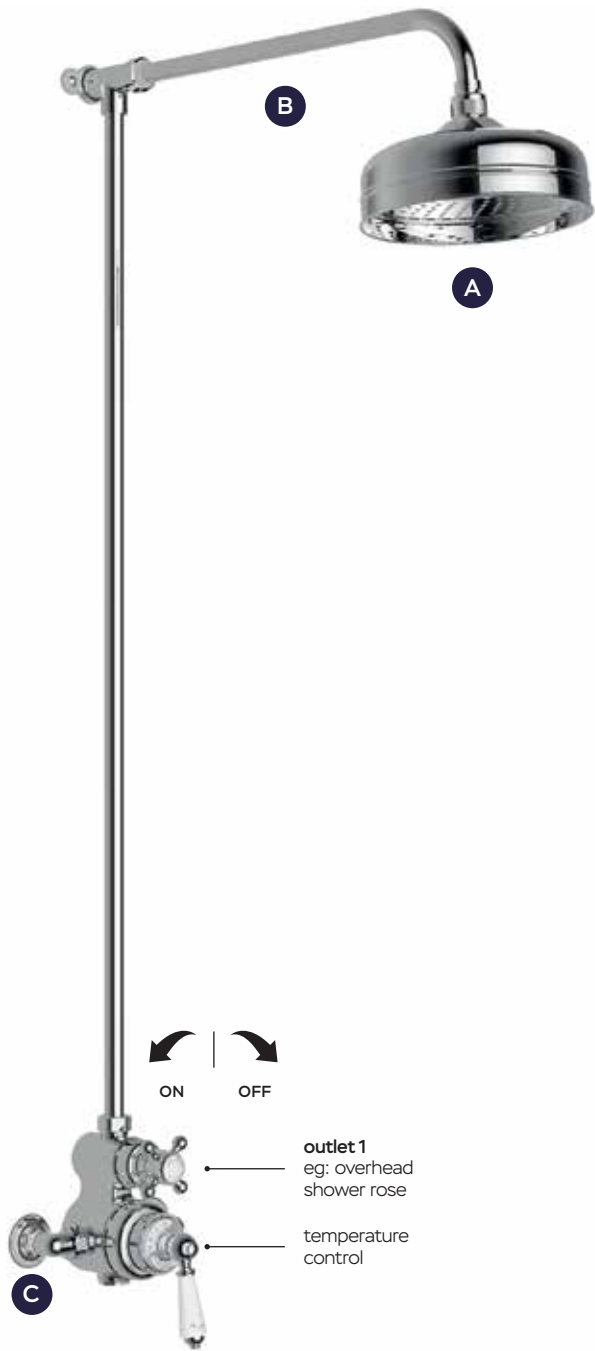

We really hope you enjoy the experience.

ST JAMES
TRADITIONAL

ST JAMES
TRADITIONAL

**TRADITIONAL EXPOSED AND
CONCEALED SHOWER VALVES**

HOW TO SPECIFY AN EXPOSED VALVE DELIVERING A SINGLE WATER OUTLET

Configure an exposed shower product combination delivering to a single outlet of water as follows:

Item	Description	Price	Product Code	Page
A	Easy clean skirted shower rose	£263.78	SJR08ECCP	32
B	18mm shower arm & rail	£360.58	SJK318LRCP	34
C	Exposed shower valve delivering x1 water outlet	£1,003.09	SJ7400CPLHLL	8
TOTAL PRICE		£1,627.45		

HOW TO SPECIFY A CONCEALED VALVE DELIVERING A SINGLE WATER OUTLET

Configure a concealed shower product combination delivering to a single outlet of water as follows:

Item	Description	Price	Product Code	Page
A	Easy clean skirted shower rose	£263.78	SJR08ECCP	32
B	18mm overhead shower arm	£199.20	SJK418LRCP	34
C	Concealed valve delivering x1 water outlet	£1,102.31	SJ7600CPLHLL	9
TOTAL PRICE		£1,565.29		