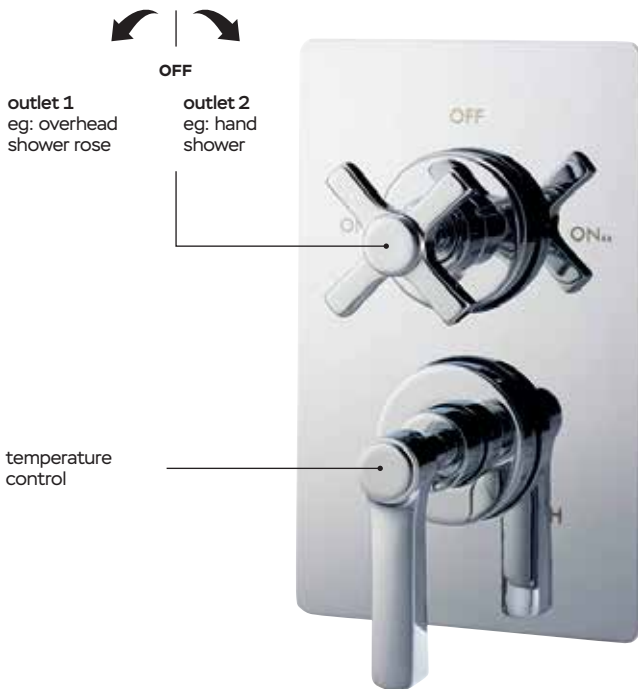

CONCEALED SINGLE OUTLET THERMOSTATIC VALVE

Product Code STR7600

This valve delivers one outlet of water

Flow Rates (valve only)

1.0 bar: 20 l/min | 3.0 bar: 35 l/min | 5.0 bar: 44 l/min

Description	Code - replace XX with finish code	CP Price	NI / BN Price	UB/UC/PB Price	GT Price
Concealed single outlet thermostatic valve	STR7600XX	£1,039.53	£1,298.52	£1,383.65	£1,663.26