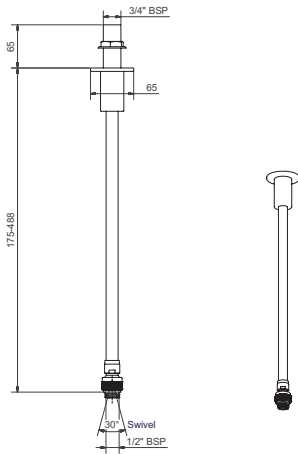

ROUND WALL ARM

Product Code **ACLK418**

For use with concealed valve only. Can be cut to size.
Swivel adapter is not included. Requires shower rose (p41).

Description	Code - replace XX with finish code	CP Price	NI / BN Price	UB/JC/PB Price	GT Price
Round wall arm	ACLK418 XX	£108.90	£139.15	£145.20	£174.24