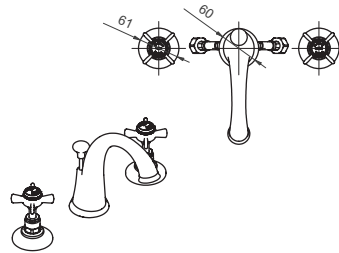

CLASSICAL SPOUT THREE HOLE BASIN MIXER

Product Code **SJ404**

With pop-up waste

Description	Code - replace XX with finish code	CP Price	NI / BN Price	UB/JC/PB Price	AG Price
Classical spout three hole basin mixer, England Handle	SJ404XXEH	£549.34	£684.86	£732.05	£747.78
Classical spout three hole basin mixer, England Handle, Black Option	SJ404XXEHBK	£549.34	£684.86	£732.05	£747.78
Classical spout three hole basin mixer, England Handle, Screwdown Option	SJ404XXEHSD	£549.34	£684.86	£732.05	£747.78
Classical spout three hole basin mixer, England Handle, Screwdown Black Option	SJ404XXEHSDBK	£549.34	£684.86	£732.05	£747.78
Classical spout three hole basin mixer, London Handle	SJ404XXLH	£549.34	£684.86	£732.05	£747.78
Classical spout three hole basin mixer, London Handle, Black Option	SJ404XXLHBK	£549.34	£684.86	£732.05	£747.78
Classical spout three hole basin mixer, London Handle, Screwdown Option	SJ404XXLHSD	£549.34	£684.86	£732.05	£747.78
Classical spout three hole basin mixer, London Handle, Screwdown Black Option	SJ404XXLHSDBK	£549.34	£684.86	£732.05	£747.78
Classical spout three hole basin mixer, London Handle, Metal Indice	SJ404XXLHMI	£549.34	£684.86	£732.05	£747.78
Classical spout three hole basin mixer, London Handle, Metal Indice Screwdown	SJ404XXLHMISD	£549.34	£684.86	£732.05	£747.78
Classical spout three hole basin mixer, London Lever	SJ404XXLL	£549.34	£684.86	£732.05	£747.78
Classical spout three hole basin mixer, London Lever, Black Option	SJ404XXLLBK	£549.34	£684.86	£732.05	£747.78
Classical spout three hole basin mixer, London Metal Lever	SJ404XXLM	£549.34	£684.86	£732.05	£747.78
Classical spout three hole basin mixer, Clear Crystal Lever	SJ404XXCL	£632.83	£792.55	£844.58	£861.52
Classical spout three hole basin mixer, Black Crystal Lever	SJ404XXCLBK	£632.83	£792.55	£844.58	£861.52