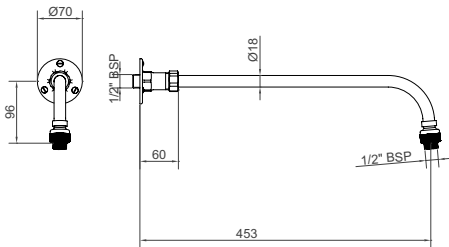

18MM VERTICAL DROP SHOWER ARM

Product Code **SJK818LR**

300mm dropper arm - can be cut to size.
For use with concealed valve. Swivel adaptor included.
Requires shower rose.

Description	Code - replace XX with finish code	CP Price	NI / BN Price	UB/UC/PB Price	AG Price
18mm vertical drop shower arm	SJK818LR XX	£240.79	£301.29	£320.65	£326.70