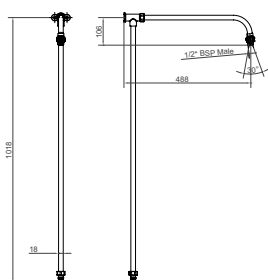

HAND SHOWER AND HOSE ON INTEGRATED WALL BRACKET

Product Code ACLK11

Description	Code - replace XX with finish code	CP Price	NI / BN Price	UB/UC/PB Price	GT Price
Hand shower and hose on integrated wall bracket	ACLK11XX	£417.45	£526.35	£556.60	£667.93