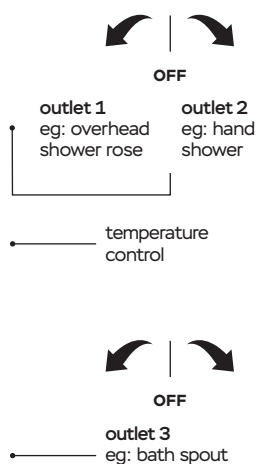

TRADITIONAL CONCEALED THERMOSTATIC VALVE WITH 2 FUNCTION DIVERTER AND FLOW VALVE

Product Code SJ7710

Flow Rates (valve only)

1.0 bar: 12 l/min | 3.0 bar: 22 l/min | 5.0 bar: 28 l/min