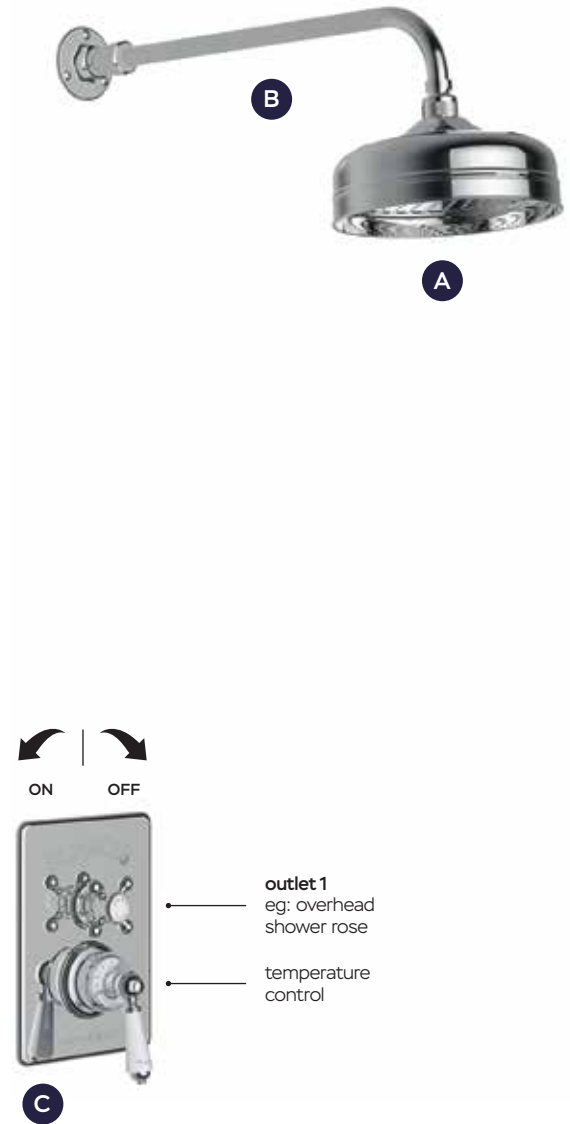

We really hope you enjoy the experience.

ST JAMES
TRADITIONAL

ST JAMES
TRADITIONAL

**TRADITIONAL EXPOSED AND
CONCEALED SHOWER VALVES**

HOW TO SPECIFY AN EXPOSED VALVE DELIVERING A SINGLE WATER OUTLET

Configure an exposed shower product combination delivering to a single outlet of water as follows:

Item	Description	Price	Product Code	Page
A	Easy clean skirted shower rose	£263.78	SJR08ECCP	32
B	18mm shower arm & rail	£360.58	SJK318LRCP	34
C	Exposed shower valve delivering x1 water outlet	£1,003.09	SJ7400CPLHLL	8
TOTAL PRICE		£1,627.45		