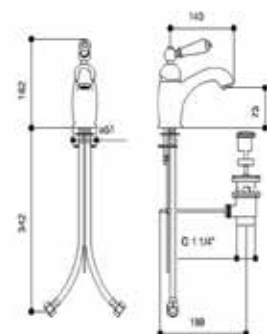

MONOBLOC BASIN MIXER

Product Code **SJ415**

With pop-up waste.

Only available with Lever option.

Core Retail Range
in Chrome Finish

Contract + Specification Range
in Chrome Finish

Flow Rates

0.2 bar: 5.9 l/min | 0.5 bar: 9.5 l/min | 1.0 bar: 13.5 l/min | 3.0 bar: 23.5 l/min

Description	Code - replace XX with finish code	CP Price	NI / BN Price	UB/UC/PB Price	AG Price
Monobloc basin mixer with pop-up waste, London Lever	SJ415XXLL	£418.66	£523.93	£557.81	£568.70
Monobloc basin mixer with pop-up waste, London Lever, Black Option	SJ415XXLLBK	£418.66	£523.93	£557.81	£568.70
Monobloc basin mixer with pop-up waste, London Metal Lever	SJ415XXLM	£418.66	£523.93	£557.81	£568.70
Monobloc basin mixer with pop-up waste, Clear Crystal Lever	SJ415XXCL	£471.90	£591.69	£629.20	£641.30
Monobloc basin mixer with pop-up waste, Black Crystal Lever	SJ415XXCLBK	£471.90	£591.69	£629.20	£641.30

MONOBLOC BASIN MIXER EXTENSION

Product Code **SJ415EXT**

To make Tall Monobloc Basin Mixer with pop-up waste

Description	Code - replace XX with finish code	CP Price	NI / BN Price	UB/UC/PB Price	AG Price
170mm extension kit to convert SJ415 to tall basin mixer	SJ415XXEXT	£93.06	£116.33	£124.08	£126.78

FINISHES AVAILABLE

Chrome
CODE: CP

Bright Nickel
CODE: NI

Brushed Nickel
CODE: BN

Antique Gold
CODE: AG

Polished Brass
CODE: PB

Unlacquered Copper
CODE: UC

Unlacquered Brass
CODE: UB