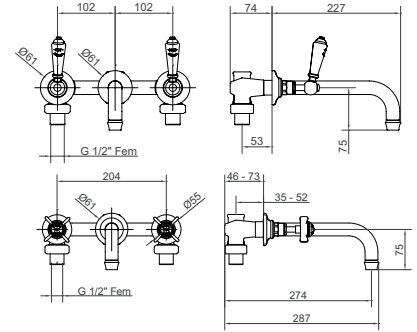

THREE HOLE WALL MOUNTED BASIN MIXER - LONG REACH SPOUT

Product Code SJ440

London Lever Option

London Handle Option

Core Retail Range
in Chrome Finish

Description	Code - replace XX with finish code	CP Price	NI / BN Price	UB/UC/PB Price	AG Price
Three hole wall mounted basin mixer - long reach spout, England Handle	SJ440XXEH	£582.01	£728.42	£776.82	£792.55
Three hole wall mounted basin mixer - long reach spout, England Handle, Black Option	SJ440XXEHBK	£582.01	£728.42	£776.82	£792.55
Three hole wall mounted basin mixer - long reach spout, England Handle, Screwdown Option	SJ440XXEHSD	£582.01	£728.42	£776.82	£792.55
Three hole wall mounted basin mixer - long reach spout, England Handle, Screwdown Black Option	SJ440XXEHSDBK	£582.01	£728.42	£776.82	£792.55
Three hole wall mounted basin mixer - long reach spout, London Handle	SJ440XXLH	£582.01	£728.42	£776.82	£792.55
Three hole wall mounted basin mixer - long reach spout, London Handle, Black Option	SJ440XXLHBK	£582.01	£728.42	£776.82	£792.55
Three hole wall mounted basin mixer - long reach spout, London Handle, Screwdown Option	SJ440XXLHSD	£582.01	£728.42	£776.82	£792.55
Three hole wall mounted basin mixer - long reach spout, London Handle, Screwdown Black Option	SJ440XXLHSDBK	£582.01	£728.42	£776.82	£792.55
Three hole wall mounted basin mixer - long reach spout, London Handle, Metal Indice	SJ440XXLHMI	£582.01	£728.42	£776.82	£792.55
Three hole wall mounted basin mixer - long reach spout, London Handle, Metal Indice Screwdown	SJ440XXLHMISD	£582.01	£728.42	£776.82	£792.55
Three hole wall mounted basin mixer - long reach spout, London Lever	SJ440XXLL	£582.01	£728.42	£776.82	£792.55
Three hole wall mounted basin mixer - long reach spout, London Lever, Black Option	SJ440XXLLBK	£582.01	£728.42	£776.82	£792.55
Three hole wall mounted basin mixer - long reach spout, London Metal Lever	SJ440XXLM	£582.01	£728.42	£776.82	£792.55
Three hole wall mounted basin mixer - long reach spout, Clear Crystal Lever	SJ440XXCL	£689.70	£861.52	£919.60	£937.75
Three hole wall mounted basin mixer - long reach spout, Black Crystal Lever	SJ440XXCLBK	£689.70	£861.52	£919.60	£937.75