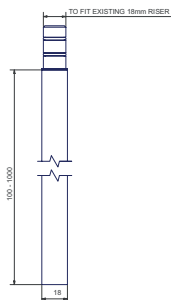

ROUND CEILING ARM

Product Code **ACLK818**

300mm dropper arm - can be cut to size. For use with concealed valve.
Swivel adaptor is not included. Requires shower rose (p41).

Description	Code - replace XX with finish code	CP Price	NI / BN Price	UB/JC/PB Price	GT Price
Round ceiling arm	ACLK818XX	£108.90	£139.15	£145.20	£174.24