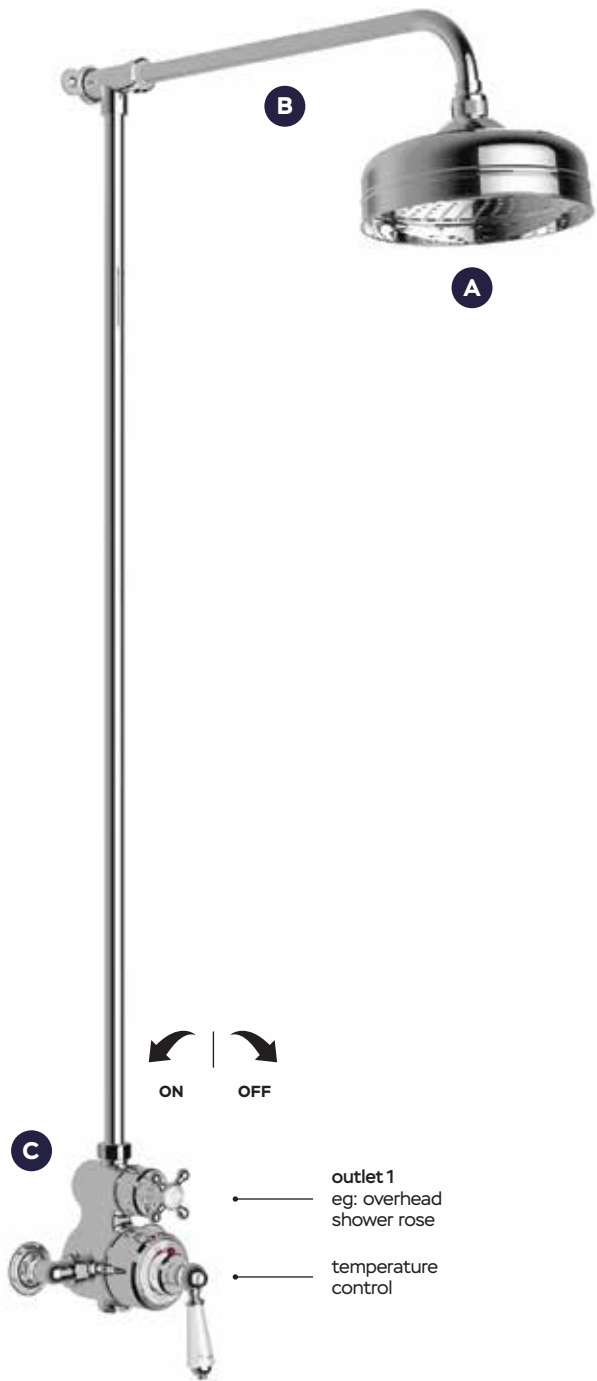

HOW TO SPECIFY AN EXPOSED VALVE DELIVERING A SINGLE WATER OUTLET

Configure an exposed shower product combination delivering to a single outlet of water as follows:

Item	Description	Price	Product Code	Page
A	Easy clean skirted shower rose	£263.78	SJR08ECCP	32
B	18mm shower arm & rail	£360.58	SJK318LRCP	34
C	Exposed shower valve delivering x1 water outlet	£1,033.34	SJ7451CPLHLL	17
TOTAL PRICE		£1,657.70