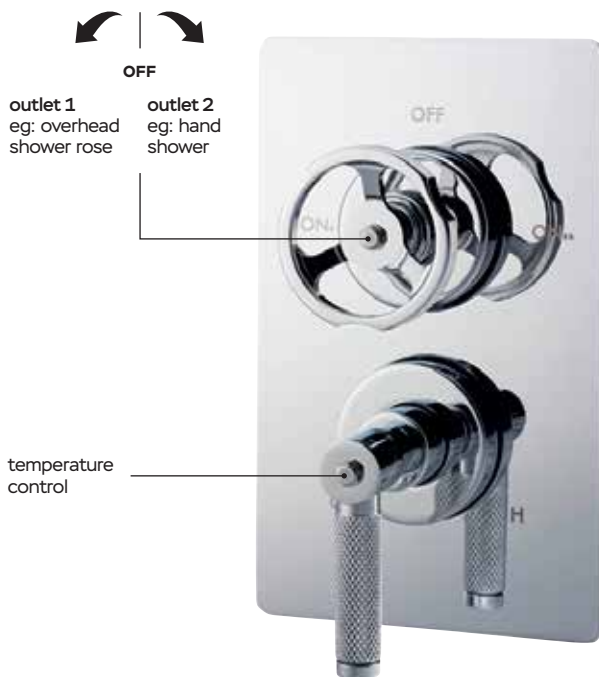

CONCEALED SINGLE OUTLET THERMOSTATIC VALVE

Product Code ARN7600

This valve delivers one outlet of water

Flow Rates (valve only)

1.0 bar: 20 l/min | 3.0 bar: 35 l/min | 5.0 bar: 44 l/min

Description	Code - replace XX with finish code	CP Price	NI / BN Price	UB/UC/PB Price	GT Price
Concealed single outlet thermostatic valve	ARN7600XX	£1,102.31	£1,376.98	£1,466.52	£1,763.69