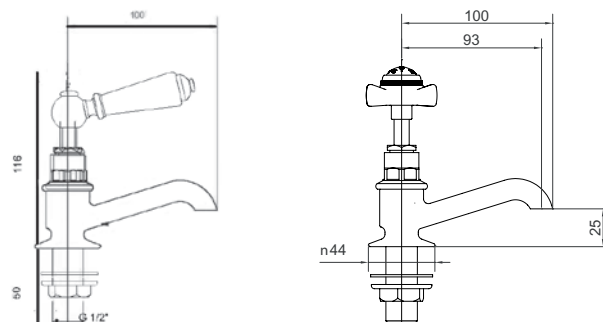

Flow Rates

0.2 bar: 5.8 l/min | 0.5 bar: 9.6 l/min | 1.0 bar: 13.7 l/min | 3.0 bar: 23.6 l/min

Contract + Specification Range
in Chrome Finish

Description	Code - replace XX with finish code	CP Price	NI / BN Price	UB/UC/PB Price	AG Price
Basin taps, England Handle	SJ151XXEH	£336.38	£418.66	£446.49	£457.38
Basin taps, England Handle, Black Option	SJ151XXEHBK	£336.38	£418.66	£446.49	£457.38
Basin taps, England Handle, Screwdown Option	SJ151XXEHSD	£336.38	£418.66	£446.49	£457.38
Basin taps, England Handle, Screwdown Black Option	SJ151XXEHSDBK	£336.38	£418.66	£446.49	£457.38
Basin taps, London Handle	SJ151XXLH	£336.38	£418.66	£446.49	£457.38
Basin taps, London Handle, Black Option	SJ151XXLHBK	£336.38	£418.66	£446.49	£457.38
Basin taps, London Handle, Screwdown Option	SJ151XXLHSD	£336.38	£418.66	£446.49	£457.38
Basin taps, London Handle, Screwdown Black Option	SJ151XXLHSDBK	£336.38	£418.66	£446.49	£457.38
Basin taps, London Handle, Metal Indice	SJ151XXLHMI	£336.38	£418.66	£446.49	£457.38
Basin taps, London Handle, Metal Indice Screwdown	SJ151XXLHMISD	£336.38	£418.66	£446.49	£457.38
Basin taps, London Lever	SJ151XXLL	£336.38	£418.66	£446.49	£457.38
Basin taps, London Lever, Black Option	SJ151XXLLBK	£336.38	£418.66	£446.49	£457.38
Basin taps, London Metal Lever	SJ151XXLM	£336.38	£418.66	£446.49	£457.38
Basin taps, Clear Crystal Lever	SJ151XXCL	£442.86	£552.97	£591.69	£602.58
Basin taps, Black Crystal Lever	SJ151XXCLBK	£442.86	£552.97	£591.69	£602.58

FINISHES AVAILABLE

Chrome
CODE: CP

Bright Nickel
CODE: NI

Brushed Nickel
CODE: BN

Antique Gold
CODE: AG

Polished Brass
CODE: PB

Unlacquered Copper
CODE: UC

Unlacquered Brass
CODE: UB