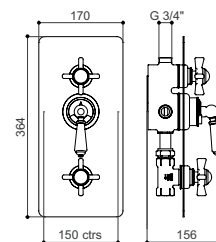

TRADITIONAL CONCEALED THERMOSTATIC VALVE WITH 2 FUNCTION DIVERTER AND FLOW VALVE

Product Code SJ7710

Flow Rates (valve only)

1.0 bar: 12 l/min | 3.0 bar: 22 l/min | 5.0 bar: 28 l/min

Description	Code - replace XX with finish code	CP Price	NI / BN Price	UB/JC/PB Price	AG Price
Traditional concealed thermostatic valve with 2 function diverter and flow valve, England Handle	SJ7710XXEH	£1,535.49	£1,919.06	£2,046.11	£2,088.46
Traditional concealed thermostatic valve with 2 function diverter and flow valve, England Handle, Black Option	SJ7710XXEHBK	£1,535.49	£1,919.06	£2,046.11	£2,088.46
Traditional concealed thermostatic valve with 2 function diverter and flow valve, England Handle, London Lever	SJ7710XXEHLL	£1,535.49	£1,919.06	£2,046.11	£2,088.46
Traditional concealed thermostatic valve with 2 function diverter and flow valve, England Handle, London Lever, Black Option	SJ7710XXEHLLBK	£1,535.49	£1,919.06	£2,046.11	£2,088.46
Traditional concealed thermostatic valve with 2 function diverter and flow valve, London Handle	SJ7710XXLH	£1,535.49	£1,919.06	£2,046.11	£2,088.46
Traditional concealed thermostatic valve with 2 function diverter and flow valve, London Handle, Black Option	SJ7710XXLHBK	£1,535.49	£1,919.06	£2,046.11	£2,088.46
Traditional concealed thermostatic valve with 2 function diverter and flow valve, London Handle, London Lever	SJ7710XXLHLL	£1,535.49	£1,919.06	£2,046.11	£2,088.46
Traditional concealed thermostatic valve with 2 function diverter and flow valve, London Handle, London Lever, Black Option	SJ7710XXLHLLBK	£1,535.49	£1,919.06	£2,046.11	£2,088.46
Traditional concealed thermostatic valve with 2 function diverter and flow valve, London Handle Metal Indice	SJ7710XXLHMI	£1,535.49	£1,919.06	£2,046.11	£2,088.46
Traditional concealed thermostatic valve with 2 function diverter and flow valve, London Handle Metal Indice, London Metal Lever	SJ7710XXLHMILM	£1,535.49	£1,919.06	£2,046.11	£2,088.46
Traditional concealed thermostatic valve with 2 function diverter and flow valve, London Lever	SJ7710XXLL	£1,535.49	£1,919.06	£2,046.11	£2,088.46
Traditional concealed thermostatic valve with 2 function diverter and flow valve, London Lever, Black Option	SJ7710XXLLBK	£1,535.49	£1,919.06	£2,046.11	£2,088.46
Traditional concealed thermostatic valve with 2 function diverter and flow valve, London Metal Indice	SJ7710XXLM	£1,535.49	£1,919.06	£2,046.11	£2,088.46
Traditional concealed thermostatic valve with 2 function diverter and flow valve, Clear Crystal Lever	SJ7710XXCL	£1,695.21	£2,119.92	£2,260.28	£2,306.26
Traditional concealed thermostatic valve with 2 function diverter and flow valve, Black Crystal Lever	SJ7710XXCLBK	£1,695.21	£2,119.92	£2,260.28	£2,306.26