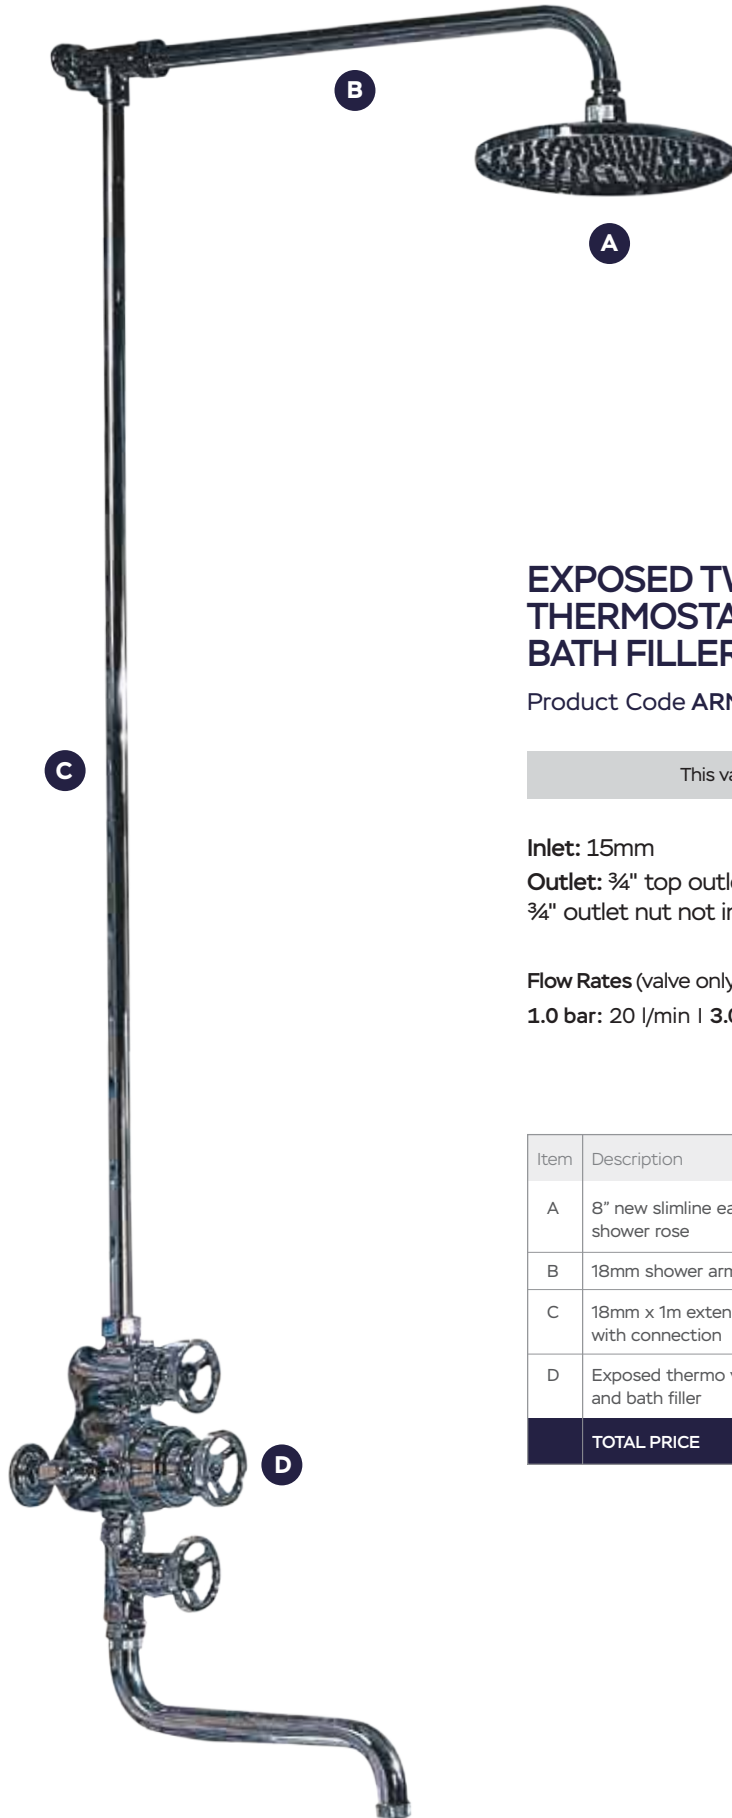

FINISHES AVAILABLE

Chrome
CODE: CP

Bright Nickel
CODE: NI

Brushed Nickel
CODE: BN

Graphite
CODE: GT

Polished Brass
CODE: PB

Unlacquered Copper
CODE: UC

Unlacquered Brass
CODE: UB