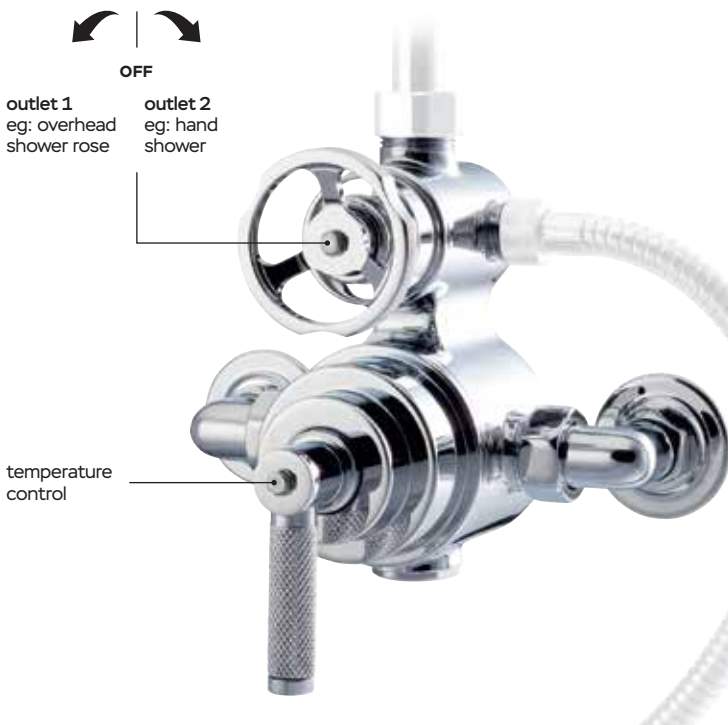

EXPOSED SINGLE OUTLET THERMOSTATIC VALVE

Product Code ARN7400

This valve delivers one outlet of water

Flow Rates (valve only)

1.0 bar: 20 l/min | 3.0 bar: 35 l/min | 5.0 bar: 44 l/min

Description	Code - replace XX with finish code	CP Price	NI / BN Price	UB/UC/PB Price	GT Price
Exposed single outlet thermostatic valve	ARN7400XX	£1,003.09	£1,253.56	£1,337.05	£1,604.95