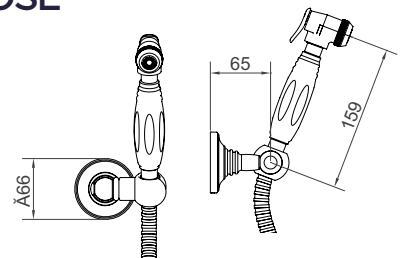

BIDET SPRAY AND HOSE

Product Code **SJK12**

Includes hose. Feeds: 1/2"

Description	Code - replace XX with finish code	CP Price	NI / BN Price	UB/UC/PB Price	AG Price
Wall mounted bidet spray and hose, Metal Stem	SJK12XXMS	£352.11	£440.44	£468.27	£479.16
Wall mounted bidet spray and hose, Metal Stem, Black Option	SJK12XXMSBK	£352.11	£440.44	£468.27	£479.16
Wall mounted bidet spray and hose, Porcelain Stem	SJK12XXPS	£352.11	£440.44	£468.27	£479.16
Wall mounted bidet spray and hose, Porcelain Stem, Black Option	SJK12XXPSBK	£352.11	£440.44	£468.27	£479.16
Wall mounted bidet spray and hose, All Metal Option	SJK12RXX	£352.11	£440.44	£468.27	£479.16

FINISHES AVAILABLE	Chrome CODE: CP	Bright Nickel CODE: NI	Brushed Nickel CODE: BN	Antique Gold CODE: AG	Polished Brass CODE: PB	Unlacquered Copper CODE: UC	Unlacquered Brass CODE: UB