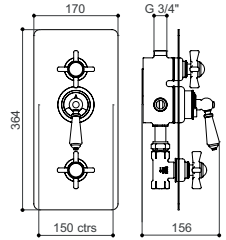

Flow Rates (valve only)

1.0 bar: 20 l/min | 3.0 bar: 35 l/min | 5.0 bar: 44 l/min

Contract + Specification Range
in Chrome Finish

Description	Code - replace XX with finish code	CP Price	NI / BN Price	UB/UC/PB Price	AG Price
Traditional concealed thermostatic valve with integral flow valves, England Handle	SJ7700XXEH	£1,317.69	£1,646.81	£1,756.92	£1,793.22
Traditional concealed thermostatic valve with integral flow valves, England Handle, Black Option	SJ7700XXEHBK	£1,317.69	£1,646.81	£1,756.92	£1,793.22
Traditional concealed thermostatic valve with integral flow valves, England Handle, London Lever	SJ7700XXEHLL	£1,317.69	£1,646.81	£1,756.92	£1,793.22
Traditional concealed thermostatic valve with integral flow valves, England Handle, London Lever, Black Option	SJ7700XXEHLLBK	£1,317.69	£1,646.81	£1,756.92	£1,793.22
Traditional concealed thermostatic valve with integral flow valves, London Handle	SJ7700XXLH	£1,317.69	£1,646.81	£1,756.92	£1,793.22
Traditional concealed thermostatic valve with integral flow valves, London Handle, Black Option	SJ7700XXLHBK	£1,317.69	£1,646.81	£1,756.92	£1,793.22
Traditional concealed thermostatic valve with integral flow valves, London Handle, London Lever	SJ7700XXLHLL	£1,317.69	£1,646.81	£1,756.92	£1,793.22
Traditional concealed thermostatic valve with integral flow valves, London Handle, London Lever, Black Option	SJ7700XXLHLLBK	£1,317.69	£1,646.81	£1,756.92	£1,793.22
Traditional concealed thermostatic valve with integral flow valves, London Handle Metal Indice	SJ7700XXLHMI	£1,317.69	£1,646.81	£1,756.92	£1,793.22
Traditional concealed thermostatic valve with integral flow valves, London Handle Metal Indice London Metal Lever	SJ7700XXLHMILM	£1,317.69	£1,646.81	£1,756.92	£1,793.22
Traditional concealed thermostatic valve with integral flow valves, London Lever	SJ7700XXLL	£1,317.69	£1,646.81	£1,756.92	£1,793.22
Traditional concealed thermostatic valve with integral flow valves, London Lever, Black Option	SJ7700XXLLBK	£1,317.69	£1,646.81	£1,756.92	£1,793.22
Traditional concealed thermostatic valve with integral flow valves, London Metal Indice	SJ7700XXLM	£1,317.69	£1,646.81	£1,756.92	£1,793.22
Traditional concealed thermostatic valve with integral flow valves, Clear Crystal Lever	SJ7700XXCL	£1,478.62	£1,847.67	£1,969.88	£2,011.02
Traditional concealed thermostatic valve with integral flow valves, Black Crystal Lever	SJ7700XXCLBK	£1,478.62	£1,847.67	£1,969.88	£2,011.02

FINISHES AVAILABLE

Chrome
CODE: CP

Bright Nickel
CODE: NI

Brushed Nickel
CODE: BN

Antique Gold
CODE: AG

Polished Brass
CODE: PB

Unlacquered Copper
CODE: UC

Unlacquered Brass
CODE: UB