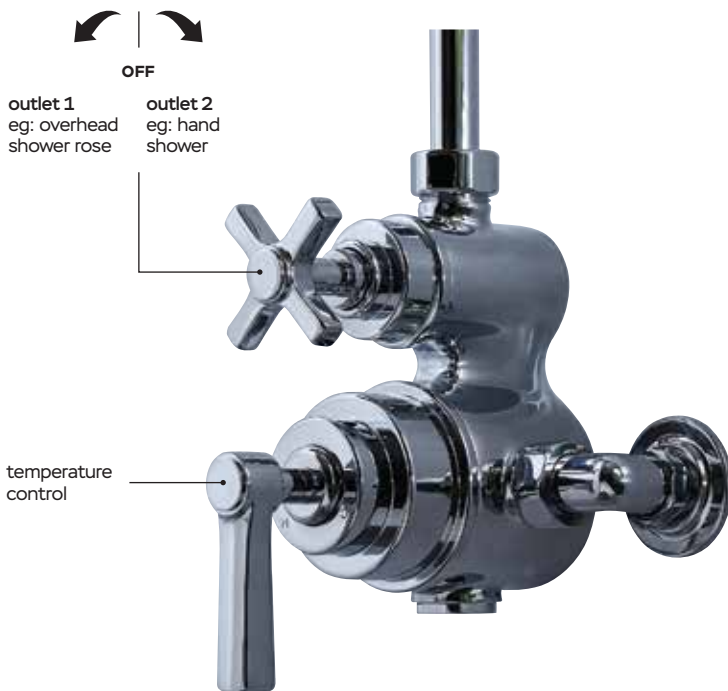

EXPOSED TWO OUTLET THERMOSTATIC VALVE

Product Code STR7410

This valve delivers two outlets of water

Outlet: 3/4" top outlet
1/2" side outlet
3/4" outlet nut not included

Flow Rates (valve only)
1.0 bar: 12 l/min | 3.0 bar: 22 l/min | 5.0 bar: 28 l/min

Description	Code - replace XX with finish code	CP Price	NI / BN Price	UB/UC/PB Price	GT Price
Exposed two outlet thermostatic valve	STR7410XX	£1,151.04	£1,438.80	£1,534.72	£1,841.66

FINISHES AVAILABLE	Chrome CODE: CP	Bright Nickel CODE: NI	Brushed Nickel CODE: BN	Graphite CODE: GT	Polished Brass CODE: PB	Unlacquered Copper CODE: UC	Unlacquered Brass CODE: UB