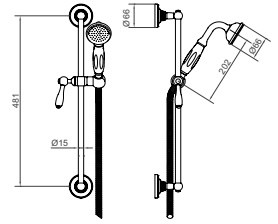

HAND SHOWER ON SLIDER RAIL

Product Code SJK21

Supplied with 2.5" skirted rose and porcelain stem. Alternative rose style and metal stem option available.

Contract + Specification Range
in Chrome Finish

Description	Code - replace XX with finish code	CP Price	NI / BN Price	UB/UC/PB Price	AG Price
Hand shower on slider rail, England Handle Metal Stem	SJK21XXEHMS	£544.50	£680.02	£726.00	£740.52
Hand shower on slider rail, England Handle Metal Stem, Black Option	SJK21XXEHMSBK	£544.50	£680.02	£726.00	£740.52
Hand shower on slider rail, England Handle Metal Stem, Easy Clean Option	SJK21XXEHMSEC	£544.50	£680.02	£726.00	£740.52
Hand shower on slider rail, England Handle Metal Stem, Easy Clean Black Option	SJK21XXEHMSECBK	£544.50	£680.02	£726.00	£740.52
Hand shower on slider rail, England Handle Porcelain Stem	SJK21XXEHPS	£544.50	£680.02	£726.00	£740.52
Hand shower on slider rail, England Handle Porcelain Stem, Black Option	SJK21XXEHPSBK	£544.50	£680.02	£726.00	£740.52
Hand shower on slider rail, England Handle Porcelain Stem, Easy Clean Option	SJK21XXEHPSEC	£544.50	£680.02	£726.00	£740.52
Hand shower on slider rail, England Handle Porcelain Stem, Easy Clean Black Option	SJK21XXEHPSECBK	£544.50	£680.02	£726.00	£740.52
Hand shower on slider rail, London Handle Metal Stem	SJK21XXLHMS	£544.50	£680.02	£726.00	£740.52
Hand shower on slider rail, London Handle Metal Stem, Black Option	SJK21XXLHMSBK	£544.50	£680.02	£726.00	£740.52
Hand shower on slider rail, London Handle Metal Stem, Easy Clean Option	SJK21XXLHMSEC	£544.50	£680.02	£726.00	£740.52
Hand shower on slider rail, London Handle Metal Stem, Easy Clean Black Option	SJK21XXLHMSECBK	£544.50	£680.02	£726.00	£740.52
Hand shower on slider rail, London Handle Porcelain Stem	SJK21XXLHPS	£544.50	£680.02	£726.00	£740.52
Hand shower on slider rail, London Handle Porcelain Stem, Black Option	SJK21XXLHPSBK	£544.50	£680.02	£726.00	£740.52
Hand shower on slider rail, London Handle Porcelain Stem, Easy Clean Option	SJK21XXLHPSEC	£544.50	£680.02	£726.00	£740.52
Hand shower on slider rail, London Handle Porcelain Stem, Easy Clean Black Option	SJK21XXLHPSECBK	£544.50	£680.02	£726.00	£740.52
Hand shower on slider rail, London Handle Metal Indice, Metal Stem	SJK21XXLHMIMS	£544.50	£680.02	£726.00	£740.52
Hand shower on slider rail, London Handle Metal Indice, Metal Stem, Easy Clean Option	SJK21XXLHMIMSEC	£544.50	£680.02	£726.00	£740.52
Hand shower on slider rail, London Lever Metal Stem	SJK21XXLLMS	£544.50	£680.02	£726.00	£740.52
Hand shower on slider rail, London Lever Metal Stem, Black Option	SJK21XXLLMSBK	£544.50	£680.02	£726.00	£740.52
Hand shower on slider rail, London Lever Metal Stem, Easy Clean Option	SJK21XXLLMSEC	£544.50	£680.02	£726.00	£740.52
Hand shower on slider rail, London Lever Metal Stem, Easy Clean Black Option	SJK21XXLLMSECBK	£544.50	£680.02	£726.00	£740.52
Hand shower on slider rail, London Lever Porcelain Stem	SJK21XXLLPS	£544.50	£680.02	£726.00	£740.52
Hand shower on slider rail, London Lever Porcelain Stem, Black Option	SJK21XXLLPSBK	£544.50	£680.02	£726.00	£740.52
Hand shower on slider rail, London Lever Porcelain Stem, Easy Clean Option	SJK21XXLLPSEC	£544.50	£680.02	£726.00	£740.52
Hand shower on slider rail, London Lever Porcelain Stem, Easy Clean Black Option	SJK21XXLLPSECBK	£544.50	£680.02	£726.00	£740.52
Hand shower on slider rail, London Metal Lever, Metal Stem	SJK21XXLMMS	£544.50	£680.02	£726.00	£740.52
Hand shower on slider rail, London Metal Lever, Metal Stem, Easy Clean Option	SJK21XXLMMSEC	£544.50	£680.02	£726.00	£740.52
Hand shower on slider rail, Clear Crystal Lever, Metal Stem	SJK21XXCLMS	£597.74	£746.57	£796.18	£813.12
Hand shower on slider rail, Clear Crystal Lever, Metal Stem, Easy Clean Option	SJK21XXCLMSEC	£597.74	£746.57	£796.18	£813.12
Hand shower on slider rail, Black Crystal Lever, Metal Stem	SJK21XXCLBKMS	£597.74	£746.57	£796.18	£813.12
Hand shower on slider rail, Black Crystal Lever, Metal Stem, Easy Clean Option	SJK21XXCLBKMSEC	£597.74	£746.57	£796.18	£813.12