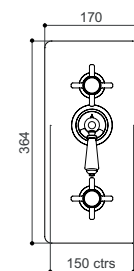

Description	Code - replace XX with finish code	CP Price	NI / BN Price	UB/UC/PB Price	AG Price
Classical concealed thermostatic valve with 2 function diverter and flow valve, England Handle	SJ7761XXEH	£1,571.79	£1,966.25	£2,096.93	£2,139.28
Classical concealed thermostatic valve with 2 function diverter and flow valve, England Handle, Black Option	SJ7761XXEHBK	£1,571.79	£1,966.25	£2,096.93	£2,139.28
Classical concealed thermostatic valve with 2 function diverter and flow valve, England Handle, London Lever	SJ7761XXEHLL	£1,571.79	£1,966.25	£2,096.93	£2,139.28
Classical concealed thermostatic valve with 2 function diverter and flow valve, England Handle, London Lever, Black Option	SJ7761XXEHLBKBK	£1,571.79	£1,966.25	£2,096.93	£2,139.28
Classical concealed thermostatic valve with 2 function diverter and flow valve, London Handle	SJ7761XXLH	£1,571.79	£1,966.25	£2,096.93	£2,139.28
Classical concealed thermostatic valve with 2 function diverter and flow valve, London Handle, Black Option	SJ7761XXLHKBK	£1,571.79	£1,966.25	£2,096.93	£2,139.28
Classical concealed thermostatic valve with 2 function diverter and flow valve, London Handle, London Lever	SJ7761XXLHLL	£1,571.79	£1,966.25	£2,096.93	£2,139.28
Classical concealed thermostatic valve with 2 function diverter and flow valve, London Handle, London Lever, Black Option	SJ7761XXLHLLBKBK	£1,571.79	£1,966.25	£2,096.93	£2,139.28
Classical concealed thermostatic valve with 2 function diverter and flow valve, London Handle Metal Indice	SJ7761XXLHMI	£1,571.79	£1,966.25	£2,096.93	£2,139.28
Classical concealed thermostatic valve with 2 function diverter and flow valve, London Handle Metal Indice, London Metal Lever	SJ7761XXLHMILM	£1,571.79	£1,966.25	£2,096.93	£2,139.28
Classical concealed thermostatic valve with 2 function diverter and flow valve, London Lever	SJ7761XXLL	£1,571.79	£1,966.25	£2,096.93	£2,139.28
Classical concealed thermostatic valve with 2 function diverter and flow valve, London Lever, Black Option	SJ7761XXLLBKBK	£1,571.79	£1,966.25	£2,096.93	£2,139.28
Classical concealed thermostatic valve with 2 function diverter and flow valve, London Metal Indice	SJ7761XXLM	£1,571.79	£1,966.25	£2,096.93	£2,139.28
Classical concealed thermostatic valve with 2 function diverter and flow valve, Clear Crystal Lever	SJ7761XXCL	£1,732.72	£2,167.11	£2,309.89	£2,357.08
Classical concealed thermostatic valve with 2 function diverter and flow valve, Black Crystal Lever	SJ7761XXCLBK	£1,732.72	£2,167.11	£2,309.89	£2,357.08

FINISHES AVAILABLE

Chrome CODE: CP	Bright Nickel CODE: NI	Brushed Nickel CODE: BN	Antique Gold CODE: AG	Polished Brass CODE: PB	Unlacquered Copper CODE: UC	Unlacquered Brass CODE: UB