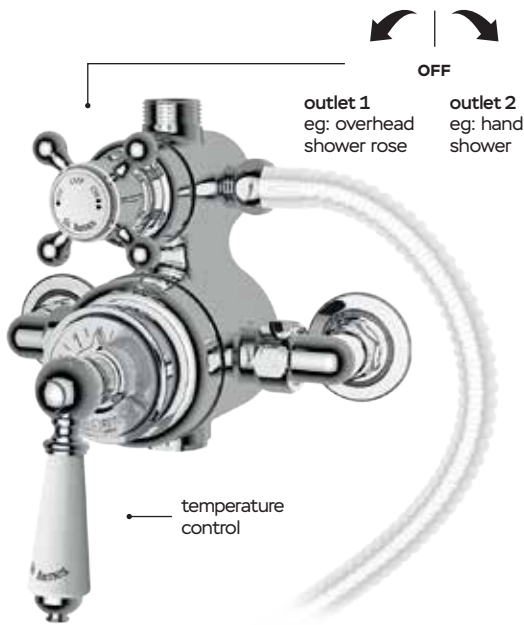

HOW TO SPECIFY AN EXPOSED VALVE DELIVERING TWO WATER OUTLETS

Configure an exposed shower product combination delivering to two outlets of water as follows:

Item	Description	Price	Product Code	Page
A	Easy clean skirted shower rose	£263.78	SJR08ECCP	32
B	18mm shower arm & rail	£360.58	SJK318LRCP	34
C	Exposed shower valve delivering x2 water outlets	£1,219.68	SJ7410CPLHLL	11
D	Hand shower with slider & hose	£399.30	SJK689CPLL	27
TOTAL PRICE		£2,243.34		

HOW TO SPECIFY A CONCEALED VALVE DELIVERING TWO WATER OUTLETS

Configure a concealed shower product combination delivering to two outlets of water as follows:

Item	Description	Price	Product Code	Page
A	Easy clean skirted shower rose	£263.78	SJR08ECCP	32
B	18mm overhead shower arm	£199.20	SJK418LRCP	34
C	Concealed valve delivering x2 water outlets	£1,317.69	SJ7610CPLHLL	12
D	Hand shower on slider rail	£544.50	SJK21CPLL	28
E	Shower wall elbow	£35.09	SJSWECP	35
TOTAL PRICE		£2,360.26		

TRADITIONAL EXPOSED THERMOSTATIC VALVE WITH 2 FUNCTION DIVERTER

Product Code **SJ7410**

Inlet: 15mm

Outlet: 3/4" top outlet

1/2" side outlet

3/4" outlet nut not included

Flow Rates (valve only)

1.0 bar: 12 l/min | **3.0 bar:** 22 l/min | **5.0 bar:** 28 l/min