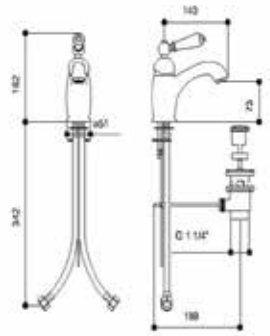

MONOBLOC BASIN MIXER

Product Code **SJ418**

Without pop-up waste.
Only available with Lever option.

London Lever Option

Description	Code - replace XX with finish code	CP Price	NI / BN Price	UB/UC/PB Price	AG Price
Monobloc basin mixer without waste, London Lever	SJ418 XX LL	£418.66	£523.93	£557.81	£568.70
Monobloc basin mixer without waste, London Lever, Black Option	SJ418 XX LLBK	£418.66	£523.93	£557.81	£568.70
Monobloc basin mixer without waste, London Metal Lever	SJ418 XX LM	£418.66	£523.93	£557.81	£568.70
Monobloc basin mixer without waste, Clear Crystal Lever	SJ418 XX CL	£471.90	£591.69	£629.20	£641.30
Monobloc basin mixer without waste, Black Crystal Lever	SJ418 XX CLBK	£471.90	£591.69	£629.20	£641.30