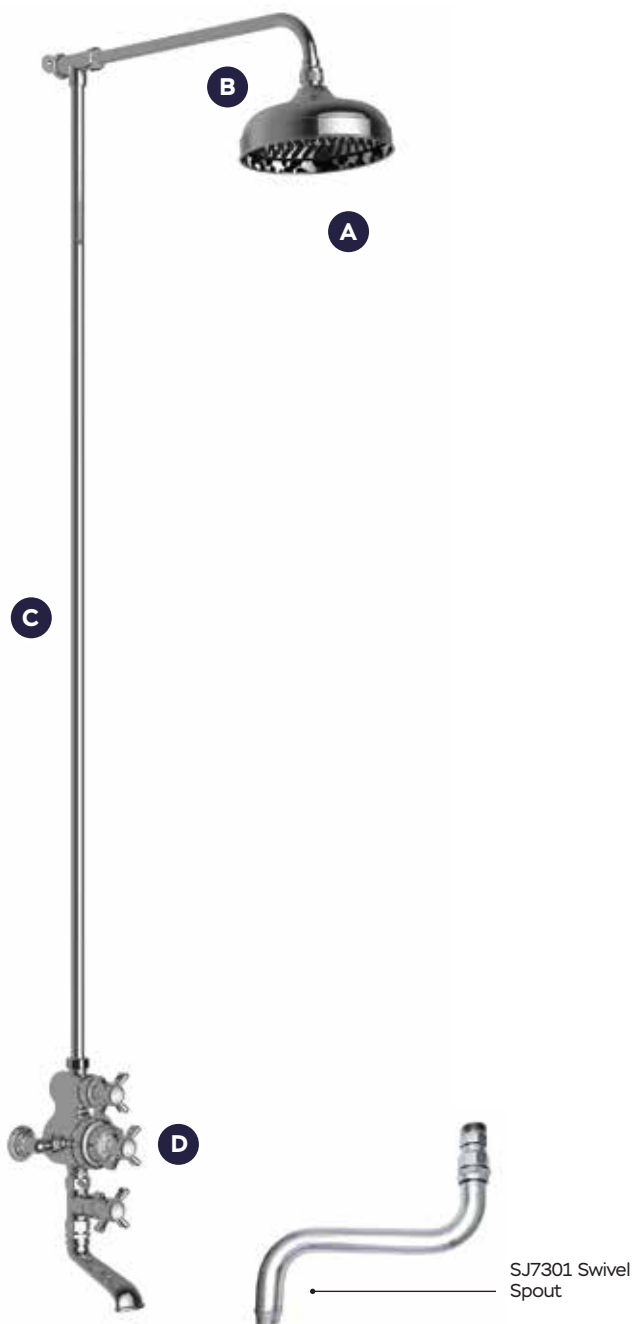

TRADITIONAL EXPOSED THERMOSTATIC VALVE AND BATH FILLER

Includes manual temperature override

Product Code **SJ7300**

This valve delivers two outlets of water

Inlet: 15mm
Outlet: 3/4" top outlet
3/4" outlet nut not included

Flow Rates (valve only)

1.0 bar: 20 l/min
3.0 bar: 35 l/min
5.0 bar: 44 l/min