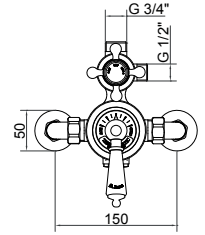

CLASSICAL EXPOSED THERMOSTATIC VALVE WITH 2 FUNCTION DIVERTER

Includes manual temperature override

Product Code **SJ7461**

Inlet: 15mm

Outlet: 3/4" top outlet

1/2" side outlet

3/4" outlet nut not included

Flow Rates (valve only)