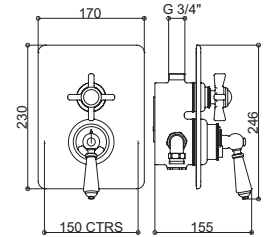

TRADITIONAL CONCEALED DUAL CONTROL THERMOSTATIC VALVE

Product Code SJ7600

Flow Rates (valve only)

1.0 bar: 20 l/min | 3.0 bar: 35 l/min | 5.0 bar: 44 l/min

Contract + Specification Range
in Chrome Finish

Description	Code - replace XX with finish code	CP Price	NI / BN Price	UB/UC/PB Price	AG Price
Traditional dual control concealed thermostatic valve, England Handle	SJ7600XXEH	£1,102.31	£1,376.98	£1,466.52	£1,499.19
Traditional dual control concealed thermostatic valve, England Handle, Black Option	SJ7600XXEHBK	£1,102.31	£1,376.98	£1,466.52	£1,499.19
Traditional dual control concealed thermostatic valve, England Handle, London Lever	SJ7600XXEHLL	£1,102.31	£1,376.98	£1,466.52	£1,499.19
Traditional dual control concealed thermostatic valve, England Handle, London Lever, Black Option	SJ7600XXEHLLBK	£1,102.31	£1,376.98	£1,466.52	£1,499.19
Traditional dual control concealed thermostatic valve, London Handle	SJ7600XXLH	£1,102.31	£1,376.98	£1,466.52	£1,499.19
Traditional dual control concealed thermostatic valve, London Handle, Black Option	SJ7600XXLHBK	£1,102.31	£1,376.98	£1,466.52	£1,499.19
Traditional dual control concealed thermostatic valve, London Handle, London Lever	SJ7600XXLHLL	£1,102.31	£1,376.98	£1,466.52	£1,499.19
Traditional dual control concealed thermostatic valve, London Handle, London Lever, Black Option	SJ7600XXLHLLBK	£1,102.31	£1,376.98	£1,466.52	£1,499.19
Traditional dual control concealed thermostatic valve, London Handle Metal Indice	SJ7600XXLHMI	£1,102.31	£1,376.98	£1,466.52	£1,499.19
Traditional dual control concealed thermostatic valve, London Handle Metal Indice, London Metal Lever	SJ7600XXLHMILM	£1,102.31	£1,376.98	£1,466.52	£1,499.19
Traditional dual control concealed thermostatic valve, London Lever	SJ7600XXLL	£1,102.31	£1,376.98	£1,466.52	£1,499.19
Traditional dual control concealed thermostatic valve, London Lever, Black Option	SJ7600XXLLBK	£1,102.31	£1,376.98	£1,466.52	£1,499.19
Traditional dual control concealed thermostatic valve, London Metal Indice	SJ7600XXLM	£1,102.31	£1,376.98	£1,466.52	£1,499.19
Traditional dual control concealed thermostatic valve, Clear Crystal Lever	SJ7600XXCL	£1,208.79	£1,511.29	£1,611.72	£1,644.39
Traditional dual control concealed thermostatic valve, Black Crystal Lever	SJ7600XXCLBK	£1,208.79	£1,511.29	£1,611.72	£1,644.39

FINISHES AVAILABLE

Chrome
CODE: CP

Bright Nickel
CODE: NI

Brushed Nickel
CODE: BN

Antique Gold
CODE: AG

Polished Brass
CODE: PB

Unlacquered Copper
CODE: UC

Unlacquered Brass
CODE: UB