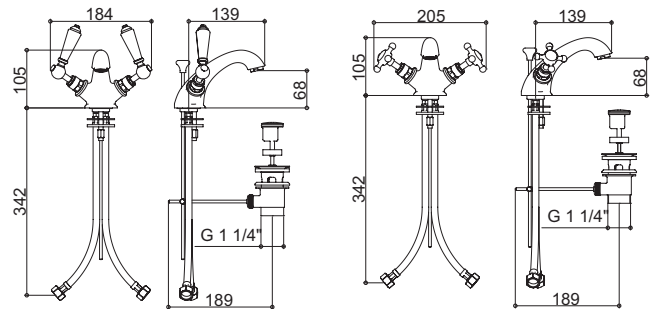

Flow Rates

0.2 bar: 13 l/min | 0.5 bar: 21 l/min | 1.0 bar: 30.5 l/min | 3.0 bar: 54 l/min

Core Retail Range
in Chrome Finish