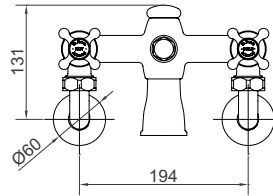

London Handle Option

Description	Code - replace XX with finish code	CP Price	NI / BN Price	UB/UC/PB Price	AG Price
Wall mounted bath filler, England Handle	SJ340XXEH	£781.66	£957.26	£1,040.60	£1,062.38
Wall mounted bath filler, England Handle, Black Option	SJ340XXEHBK	£781.66	£957.26	£1,040.60	£1,062.38
Wall mounted bath filler, England Handle, Screwdown Option	SJ340XXEHSD	£781.66	£957.26	£1,040.60	£1,062.38
Wall mounted bath filler, England Handle, Screwdown Black Option	SJ340XXEHSDBK	£781.66	£957.26	£1,040.60	£1,062.38
Wall mounted bath filler, London Handle	SJ340XXLH	£781.66	£957.26	£1,040.60	£1,062.38
Wall mounted bath filler, London Handle, Black Option	SJ340XXLHBK	£781.66	£957.26	£1,040.60	£1,062.38
Wall mounted bath filler, London Handle, Screwdown Option	SJ340XXLHSD	£781.66	£957.26	£1,040.60	£1,062.38
Wall mounted bath filler, London Handle, Screwdown Black Option	SJ340XXLHSDBK	£781.66	£957.26	£1,040.60	£1,062.38
Wall mounted bath filler, London Handle, Metal Indice	SJ340XXLHMI	£781.66	£957.26	£1,040.60	£1,062.38
Wall mounted bath filler, London Handle, Metal Indice Screwdown	SJ340XXLHMISD	£781.66	£957.26	£1,040.60	£1,062.38
Wall mounted bath filler, London Lever	SJ340XXLL	£781.66	£957.26	£1,040.60	£1,062.38
Wall mounted bath filler, London Lever, Black Option	SJ340XXLLBK	£781.66	£957.26	£1,040.60	£1,062.38
Wall mounted bath filler, London Metal Lever	SJ340XXLM	£781.66	£957.26	£1,040.60	£1,062.38
Wall mounted bath filler, Clear Crystal Lever	SJ340XXCL	£899.03	£1,122.88	£1,196.69	£1,222.10
Wall mounted bath filler, Black Crystal Lever	SJ340XXCLBK	£899.03	£1,122.88	£1,196.69	£1,222.10

FINISHES AVAILABLE

Chrome
CODE: CP

Bright Nickel
CODE: NI

Brushed Nickel
CODE: BN

Antique Gold
CODE: AG

Polished Brass
CODE: PB

Unlacquered Copper
CODE: UC

Unlacquered Brass
CODE: UB