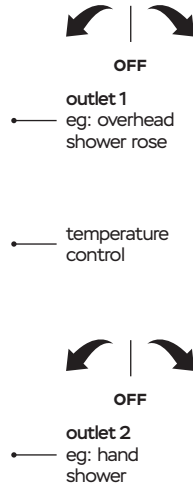

TRADITIONAL CONCEALED THERMOSTATIC VALVE WITH INTEGRAL FLOW VALVES

Product Code SJ7700