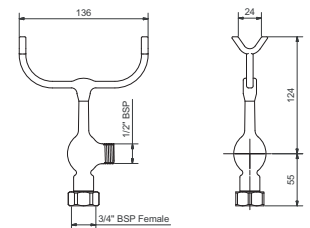

TELEPHONE HAND SHOWER CRADLE FOR USE WITH BATH/SHOWER MIXERS

Product Code SJTHB

For use with bath/shower mixers.

Description	Code - replace XX with finish code	CP Price	NI / BN Price	UB/UC/PB Price	AG Price
Telephone hand shower cradle for use with bath/shower mixers	SJTHXX	£134.31	£168.19	£177.87	£181.50

FINISHES AVAILABLE

Chrome
CODE: CP

Bright Nickel
CODE: NI

Brushed Nickel
CODE: BN

Antique Gold
CODE: AG

Polished Brass
CODE: PB

Unlacquered Copper
CODE: UC

Unlacquered Brass
CODE: UB