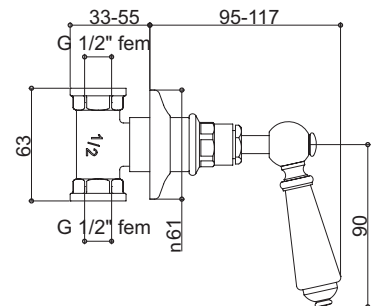

CONCEALED FLOW VALVE 1/2" - HOT

Product Code **SJ781**

1/2 FxF fitting

Description	Code - replace XX with finish code	CP Price	NI / BN Price	UB/UC/PB Price	AG Price
Concealed flow valve 1/2" hot, London Lever	SJ781XXLL	£221.43	£277.09	£294.03	£301.29
Concealed flow valve 1/2" hot, London Lever, Black Option	SJ781XXLLBK	£221.43	£277.09	£294.03	£301.29
Concealed flow valve 1/2" hot, London Metal Lever	SJ781XXLM	£221.43	£277.09	£294.03	£301.29
Concealed flow valve 1/2" hot, Clear Crystal Lever	SJ781XXCL	£274.67	£343.64	£366.63	£373.89
Concealed flow valve 1/2" hot, Black Crystal Lever	SJ781XXCLBK	£274.67	£343.64	£366.63	£373.89