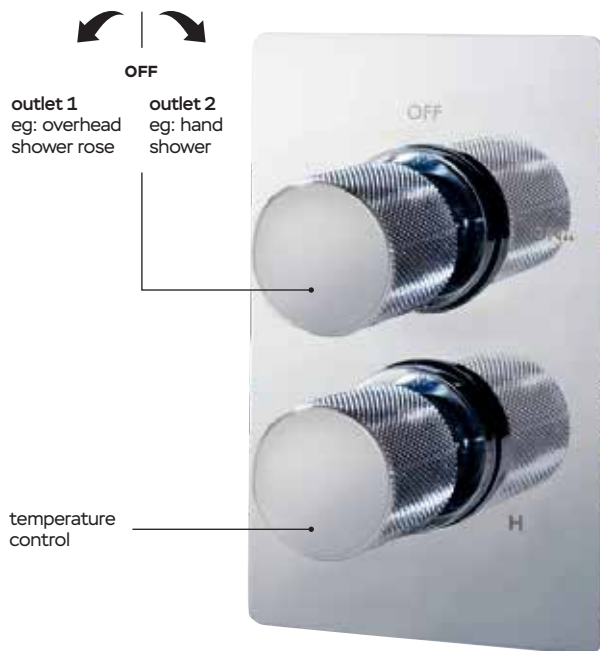

Description	Code - replace XX with finish code	CP Price	NI / BN Price	UB/UC/PB Price	GT Price
Concealed single outlet thermostatic valve	COR7600XX	£971.19	£1,216.99	£1,294.92	£1,390.84

CONCEALED TWO OUTLET THERMOSTATIC VALVE