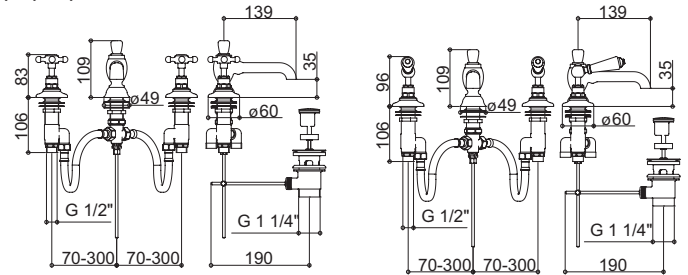

CR Core Retail Range
in Chrome Finish

C+S Contract + Specification Range
in Chrome Finish

Description	Code - replace XX with finish code	CP Price	NI / BN Price	UB/UC/PB Price	AG Price
Colonial spout three hole basin mixer, England Handle	SJ402XXEH	£526.35	£657.03	£701.80	£716.32
Colonial spout three hole basin mixer, England Handle, Black Option	SJ402XXEHBK	£526.35	£657.03	£701.80	£716.32
Colonial spout three hole basin mixer, England Handle, Screwdown Option	SJ402XXEHSD	£526.35	£657.03	£701.80	£716.32
Colonial spout three hole basin mixer, England Handle, Screwdown Black Option	SJ402XXEHSDBK	£526.35	£657.03	£701.80	£716.32
Colonial spout three hole basin mixer, London Handle	SJ402XXLH	£526.35	£657.03	£701.80	£716.32
Colonial spout three hole basin mixer, London Handle, Black Option	SJ402XXLHBK	£526.35	£657.03	£701.80	£716.32
Colonial spout three hole basin mixer, London Handle, Screwdown Option	SJ402XXLHSD	£526.35	£657.03	£701.80	£716.32
Colonial spout three hole basin mixer, London Handle, Screwdown Black Option	SJ402XXLHSDBK	£526.35	£657.03	£701.80	£716.32
Colonial spout three hole basin mixer, London Handle, Metal Indice	SJ402XXLHMI	£526.35	£657.03	£701.80	£716.32
Colonial spout three hole basin mixer, London Handle, Metal Indice Screwdown	SJ402XXLHMISD	£526.35	£657.03	£701.80	£716.32
Colonial spout three hole basin mixer, London Lever	SJ402XXLL	£526.35	£657.03	£701.80	£716.32
Colonial spout three hole basin mixer, London Lever, Black Option	SJ402XXLLBK	£526.35	£657.03	£701.80	£716.32
Colonial spout three hole basin mixer, London Metal Lever	SJ402XXLM	£526.35	£657.03	£701.80	£716.32
Colonial spout three hole basin mixer, Clear Crystal Lever	SJ402XXCL	£623.83	£792.55	£844.58	£861.52
Colonial spout three hole basin mixer, Black Crystal Lever	SJ402XXCLBK	£623.83	£792.55	£844.58	£861.52

FINISHES AVAILABLE

Chrome
CODE: CP

Bright Nickel
CODE: NI

Brushed Nickel
CODE: BN

Antique Gold
CODE: AG

Polished Brass
CODE: PB

Unlacquered Copper
CODE: UC

Unlacquered Brass
CODE: UB