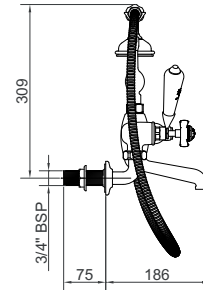

WALL MOUNTED BATH SHOWER MIXER

Product Code SJ350

Inlet: 3/4"

2
OUTLETS

Flow Rates

0.2 bar: 24 l/min | 0.5 bar: 38 l/min | 1.0 bar: 54 l/min | 3.0 bar: 60 l/min