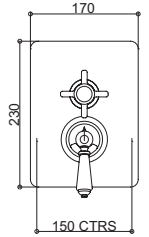

CLASSICAL CONCEALED DUAL CONTROL THERMOSTATIC VALVE

Includes manual temperature override

Product Code **SJ7651**

Flow Rates (valve only)

1.0 bar: 20 l/min | 3.0 bar: 35 l/min | 5.0 bar: 44 l/min

Description	Code - replace XX with finish code	CP Price	NI / BN Price	UB/UC/PB Price	AG Price
Classical concealed dual control thermostatic valve, England Handle	SJ7651XXEH	£1,134.98	£1,419.33	£1,513.71	£1,543.96
Classical concealed dual control thermostatic valve, England Handle, Black Option	SJ7651XXEHBK	£1,134.98	£1,419.33	£1,513.71	£1,543.96
Classical concealed dual control thermostatic valve, England Handle, London Lever	SJ7651XXEHLL	£1,134.98	£1,419.33	£1,513.71	£1,543.96
Classical concealed dual control thermostatic valve, England Handle, London Lever, Black Option	SJ7651XXEHLLBK	£1,134.98	£1,419.33	£1,513.71	£1,543.96
Classical concealed dual control thermostatic valve, London Handle	SJ7651XXLH	£1,134.98	£1,419.33	£1,513.71	£1,543.96
Classical concealed dual control thermostatic valve, London Handle, Black Option	SJ7651XXLHBK	£1,134.98	£1,419.33	£1,513.71	£1,543.96
Classical concealed dual control thermostatic valve, London Handle, London Lever	SJ7651XXLHLL	£1,134.98	£1,419.33	£1,513.71	£1,543.96
Classical concealed dual control thermostatic valve, London Handle, London Lever, Black Option	SJ7651XXLHLLBK	£1,134.98	£1,419.33	£1,513.71	£1,543.96
Classical concealed dual control thermostatic valve, London Handle Metal Indice	SJ7651XXLHMI	£1,134.98	£1,419.33	£1,513.71	£1,543.96
Classical concealed dual control thermostatic valve, London Handle Metal Indice, London Metal Lever	SJ7651XXLHMILM	£1,134.98	£1,419.33	£1,513.71	£1,543.96
Classical concealed dual control thermostatic valve, London Lever	SJ7651XXLL	£1,134.98	£1,419.33	£1,513.71	£1,543.96
Classical concealed dual control thermostatic valve, London Lever, Black Option	SJ7651XXLLBK	£1,134.98	£1,419.33	£1,513.71	£1,543.96
Classical concealed dual control thermostatic valve, London Metal Indice	SJ7651XXLM	£1,134.98	£1,419.33	£1,513.71	£1,543.96
Classical concealed dual control thermostatic valve, Clear Crystal Lever	SJ7651XXCL	£1,241.46	£1,552.43	£1,656.48	£1,689.16
Classical concealed dual control thermostatic valve, Black Crystal Lever	SJ7651XXCLBK	£1,241.46	£1,552.43	£1,656.48	£1,689.16

FINISHES AVAILABLE

Chrome
CODE: CP

Bright Nickel
CODE: NI

Brushed Nickel
CODE: BN

Antique Gold
CODE: AG

Polished Brass
CODE: PB

Unlacquered Copper
CODE: UC

Unlacquered Brass
CODE: UB