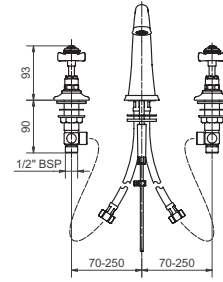

CLASSICAL SPOUT THREE HOLE BASIN MIXER

Product Code **SJ404**

With pop-up waste

Description	Code - replace XX with finish code	CP Price	NI / BN Price	UB/JC/PB Price	AG Price
Classical spout three hole basin mixer, England Handle	SJ404XXEH	£549.34	£684.86	£732.05	£747.78
Classical spout three hole basin mixer, England Handle, Black Option	SJ404XXEHBK	£549.34	£684.86	£732.05	£747.78
Classical spout three hole basin mixer, England Handle, Screwdown Option	SJ404XXEHSD	£549.34	£684.86	£732.05	£747.78
Classical spout three hole basin mixer, England Handle, Screwdown Black Option	SJ404XXEHSDBK	£549.34	£684.86	£732.05	£747.78
Classical spout three hole basin mixer, London Handle	SJ404XXLH	£549.34	£684.86	£732.05	£747.78
Classical spout three hole basin mixer, London Handle, Black Option	SJ404XXLHBK	£549.34	£684.86	£732.05	£747.78
Classical spout three hole basin mixer, London Handle, Screwdown Option	SJ404XXLHSD	£549.34	£684.86	£732.05	£747.78
Classical spout three hole basin mixer, London Handle, Screwdown Black Option	SJ404XXLHSDBK	£549.34	£684.86	£732.05	£747.78
Classical spout three hole basin mixer, London Handle, Metal Indice	SJ404XXLHMI	£549.34	£684.86	£732.05	£747.78
Classical spout three hole basin mixer, London Handle, Metal Indice Screwdown	SJ404XXLHMISD	£549.34	£684.86	£732.05	£747.78
Classical spout three hole basin mixer, London Lever	SJ404XXLL	£549.34	£684.86	£732.05	£747.78
Classical spout three hole basin mixer, London Lever, Black Option	SJ404XXLLBK	£549.34	£684.86	£732.05	£747.78
Classical spout three hole basin mixer, London Metal Lever	SJ404XXLM	£549.34	£684.86	£732.05	£747.78
Classical spout three hole basin mixer, Clear Crystal Lever	SJ404XXCL	£632.83	£792.55	£844.58	£861.52
Classical spout three hole basin mixer, Black Crystal Lever	SJ404XXCLBK	£632.83	£792.55	£844.58	£861.52