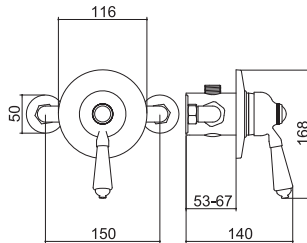

C+S Contract + Specification Range
in Chrome Finish

Description	Code - replace XX with finish code	CP Price	NI / BN Price	UB/UC/PB Price	AG Price
Traditional manual valve, London Lever	SJ720XXLL	£301.29	£376.31	£400.51	£410.19
Traditional manual valve, London Lever, Black Option	SJ720XXLLBK	£301.29	£376.31	£400.51	£410.19
Traditional manual valve, London Metal Lever	SJ720XXLM	£301.29	£376.31	£400.51	£410.19

FINISHES AVAILABLE	Chrome CODE: CP	Bright Nickel CODE: NI	Brushed Nickel CODE: BN	Antique Gold CODE: AG	Polished Brass CODE: PB	Unlacquered Copper CODE: UC	Unlacquered Brass CODE: UB