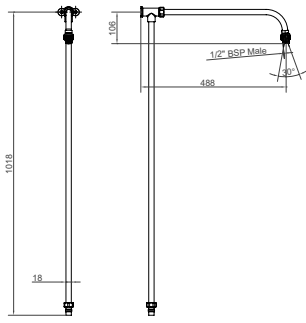

18MM SHOWER ARM AND RAIL

Product Code **SJK318LR**

Swivel adapter is included. Requires shower rose 106mm from centre of pipe to rose connector. Arm and rail can be cut to size.

Core Retail Range
in Chrome Finish