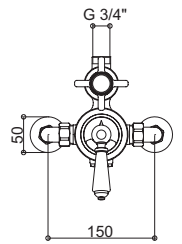

CLASSICAL DUAL CONTROL EXPOSED THERMOSTATIC VALVE

Includes manual temperature override

Product Code **SJ7451**

Inlet: 15mm

Outlet: 3/4" top outlet

3/4" outlet nut not included

Flow Rates (valve only)

1.0 bar: 20 l/min | **3.0 bar:** 35 l/min | **5.0 bar:** 44 l/min