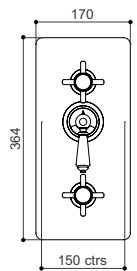

Description	Code - replace XX with finish code	CP Price	Ni / BN Price	UB/JC/PB Price	AG Price
Classical concealed thermostatic valve with integral flow valves, England Handle	SJ7751XXEH	£1,357.62	£1,697.63	£1,810.16	£1,846.46
Classical concealed thermostatic valve with integral flow valves, England Handle, Black Option	SJ7751XXEHBK	£1,357.62	£1,697.63	£1,810.16	£1,846.46
Classical concealed thermostatic valve with integral flow valves, England Handle, London Lever	SJ7751XXEHLL	£1,357.62	£1,697.63	£1,810.16	£1,846.46
Classical concealed thermostatic valve with integral flow valves, England Handle, London Lever Black Option	SJ7751XXEHLLBK	£1,357.62	£1,697.63	£1,810.16	£1,846.46
Classical concealed thermostatic valve with integral flow valves, London Handle	SJ7751XXLH	£1,357.62	£1,697.63	£1,810.16	£1,846.46
Classical concealed thermostatic valve with integral flow valves, London Handle, Black Option	SJ7751XXLHBK	£1,357.62	£1,697.63	£1,810.16	£1,846.46
Classical concealed thermostatic valve with integral flow valves, London Handle, London Lever	SJ7751XXLHLL	£1,357.62	£1,697.63	£1,810.16	£1,846.46
Classical concealed thermostatic valve with integral flow valves, London Handle, London Lever, Black Option	SJ7751XXLHLLBK	£1,357.62	£1,697.63	£1,810.16	£1,846.46
Classical concealed thermostatic valve with integral flow valves, London Handle Metal Indice	SJ7751XXLHMI	£1,357.62	£1,697.63	£1,810.16	£1,846.46
Classical concealed thermostatic valve with integral flow valves, London Handle Metal Indice, London Metal Lever	SJ7751XXLHMILM	£1,357.62	£1,697.63	£1,810.16	£1,846.46
Classical concealed thermostatic valve with integral flow valves, London Lever	SJ7751XXLL	£1,357.62	£1,697.63	£1,810.16	£1,846.46
Classical concealed thermostatic valve with integral flow valves, London Lever, Black Option	SJ7751XXLLBK	£1,357.62	£1,697.63	£1,810.16	£1,846.46
Classical concealed thermostatic valve with integral flow valves, London Metal Indice	SJ7751XXLM	£1,357.62	£1,697.63	£1,810.16	£1,846.46
Classical concealed thermostatic valve with integral flow valves, Clear Crystal Lever	SJ7751XXCL	£1,518.55	£1,898.49	£2,023.12	£2,064.26
Classical concealed thermostatic valve with integral flow valves, Black Crystal Lever	SJ7751XXCLBK	£1,518.55	£1,898.49	£2,023.12	£2,064.26