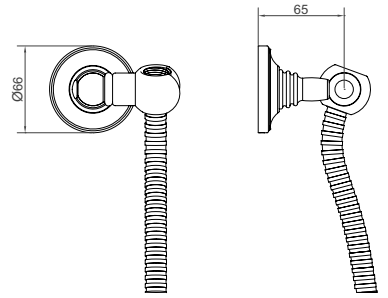

WALL MOUNTED HAND SHOWER BRACKET

Product Code SJ361

Description	Code - replace XX with finish code	CP Price	NI / BN Price	UB/UC/PB Price	AG Price
Wall mounted Hand shower bracket, Metal Stem	SJ361XXMS	£239.58	£300.08	£318.23	£325.49
Wall mounted Hand shower bracket, Metal Stem, Black Option	SJ361XXMSBK	£239.58	£300.08	£318.23	£325.49
Wall mounted Hand shower bracket, Porcelain Stem	SJ361XXPS	£239.58	£300.08	£318.23	£325.49
Wall mounted Hand shower bracket, Porcelain Stem, Black Option	SJ361XXPSBK	£239.58	£300.08	£318.23	£325.49

FINISHES AVAILABLE

Chrome
CODE: CP

Bright Nickel
CODE: NI

Brushed Nickel
CODE: BN

Antique Gold
CODE: AG

Polished Brass
CODE: PB

Unlacquered Copper
CODE: UC

Unlacquered Brass
CODE: UB