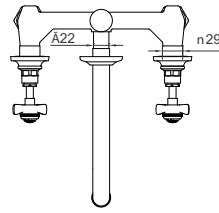

Core Retail Range
in Chrome Finish

Description	Code - replace XX with finish code	CP Price	NI / BN Price	UB/UC/PB Price	AG Price
Three hole wall mounted basin mixer - long reach spout, England Handle	SJ440XXEH	£582.01	£728.42	£776.82	£792.55
Three hole wall mounted basin mixer - long reach spout, England Handle, Black Option	SJ440XXEHBK	£582.01	£728.42	£776.82	£792.55
Three hole wall mounted basin mixer - long reach spout, England Handle, Screwdown Option	SJ440XXEHSD	£582.01	£728.42	£776.82	£792.55
Three hole wall mounted basin mixer - long reach spout, England Handle, Screwdown Black Option	SJ440XXEHSDBK	£582.01	£728.42	£776.82	£792.55
Three hole wall mounted basin mixer - long reach spout, London Handle	SJ440XXLH	£582.01	£728.42	£776.82	£792.55
Three hole wall mounted basin mixer - long reach spout, London Handle, Black Option	SJ440XXLHBK	£582.01	£728.42	£776.82	£792.55
Three hole wall mounted basin mixer - long reach spout, London Handle, Screwdown Option	SJ440XXLHSD	£582.01	£728.42	£776.82	£792.55
Three hole wall mounted basin mixer - long reach spout, London Handle, Screwdown Black Option	SJ440XXLHSDBK	£582.01	£728.42	£776.82	£792.55
Three hole wall mounted basin mixer - long reach spout, London Handle, Metal Indice	SJ440XXLHMI	£582.01	£728.42	£776.82	£792.55
Three hole wall mounted basin mixer - long reach spout, London Handle, Metal Indice Screwdown	SJ440XXLHMISD	£582.01	£728.42	£776.82	£792.55
Three hole wall mounted basin mixer - long reach spout, London Lever	SJ440XXLL	£582.01	£728.42	£776.82	£792.55
Three hole wall mounted basin mixer - long reach spout, London Lever, Black Option	SJ440XXLLBK	£582.01	£728.42	£776.82	£792.55
Three hole wall mounted basin mixer - long reach spout, London Metal Lever	SJ440XXLM	£582.01	£728.42	£776.82	£792.55
Three hole wall mounted basin mixer - long reach spout, Clear Crystal Lever	SJ440XXCL	£689.70	£861.52	£919.60	£937.75
Three hole wall mounted basin mixer - long reach spout, Black Crystal Lever	SJ440XXCLBK	£689.70	£861.52	£919.60	£937.75

FINISHES AVAILABLE

Chrome
CODE: CP

Bright Nickel
CODE: NI

Brushed Nickel
CODE: BN

Antique Gold
CODE: AG

Polished Brass
CODE: PB

Unlacquered Copper
CODE: UC

Unlacquered Brass
CODE: UB