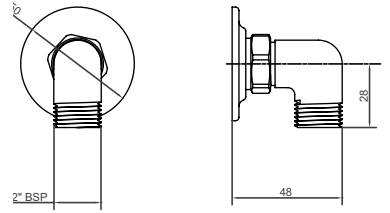

SHOWER WALL ELBOW

Product Code **SJSWE**

For concealed installations.

Core Retail Range
in Chrome Finish

Contract + Specification Range
in Chrome Finish

Description	Code - replace XX with finish code	CP Price	NI / BN Price	UB/UC/PB Price	AG Price
Shower wall elbow	SJSWE XX	£35.09	£43.56	£45.98	£47.19