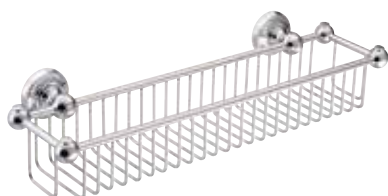

WALL MOUNTED WIRE CORNER BASKET

Product Code **SJER634**

Description	Code - replace XX with finish code	CP Price	NI / BN Price	UB/UC/PB Price	AG Price
Wall mounted wire corner basket	SJER634XX	£277.09	£346.06	£369.05	£377.52

WALL MOUNTED WIRE BOTTLE BASKET

Product Code **SJER641**

Description	Code - replace XX with finish code	CP Price	NI / BN Price	UB/UC/PB Price	AG Price
Wall mounted wire bottle basket	SJER641XX	£333.96	£417.45	£444.07	£453.75