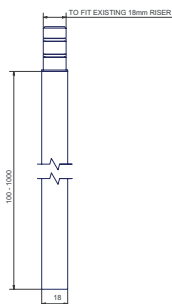

18MM OVERHEAD SHOWER ARM

Product Code **SJK418LR**

For use with concealed valve only. Can be cut to size.
Swivel adapter is included. Requires shower rose.

Description	Code - replace XX with finish code	CP Price	NI / BN Price	UB/UC/PB Price	AG Price
18mm overhead shower arm	SJK418LRXX	£199.20	£249.00	£274.80	£278.40