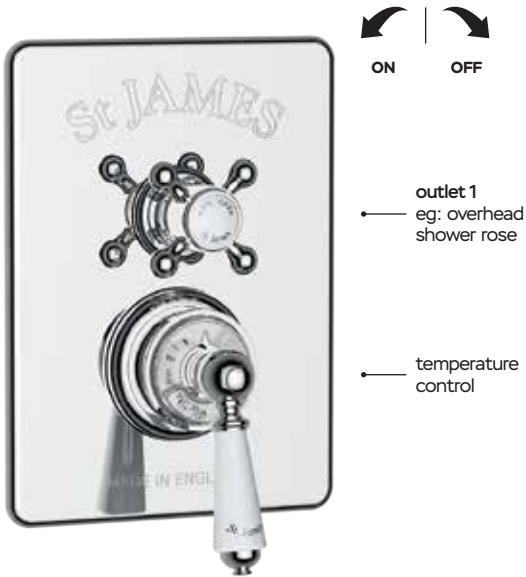

TRADITIONAL CONCEALED DUAL CONTROL THERMOSTATIC VALVE

Product Code SJ7600

Flow Rates (valve only)

1.0 bar: 20 l/min | 3.0 bar: 35 l/min | 5.0 bar: 44 l/min

Contract + Specification Range
in Chrome Finish