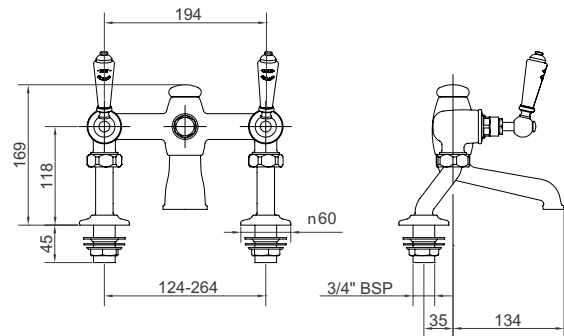

ST JAMES
TRADITIONAL

**BRASSWARE:
BATH TAPS & MIXERS**

DECK MOUNTED BATH FILLER

Product Code SJ310

London Lever Option

London Handle Option

Description	Code - replace XX with finish code	CP Price	NI / BN Price	UB/JC/PB Price	AG Price
Deck mounted bath filler, England Handle	SJ310XXEH	£702.00	£877.50	£936.00	£956.40
Deck mounted bath filler, England Handle, Black Option	SJ310XXEHBK	£702.00	£877.50	£936.00	£956.40
Deck mounted bath filler, England Handle, Screwdown Option	SJ310XXEHSD	£702.00	£877.50	£936.00	£956.40
Deck mounted bath filler, England Handle, Screwdown Black Option	SJ310XXEHSDBK	£702.00	£877.50	£936.00	£956.40
Deck mounted bath filler, London Handle	SJ310XXLH	£702.00	£877.50	£936.00	£956.40
Deck mounted bath filler, London Handle, Black Option	SJ310XXLHBK	£702.00	£877.50	£936.00	£956.40
Deck mounted bath filler, London Handle, Screwdown Option	SJ310XXLHSD	£702.00	£877.50	£936.00	£956.40
Deck mounted bath filler, London Handle, Screwdown Black Option	SJ310XXLHSDBK	£702.00	£877.50	£936.00	£956.40
Deck mounted bath filler, London Handle, Metal Indice	SJ310XXLHMI	£702.00	£877.50	£936.00	£956.40
Deck mounted bath filler, London Handle, Metal Indice Screwdown	SJ310XXLHMISD	£702.00	£877.50	£936.00	£956.40
Deck mounted bath filler, London Lever	SJ310XXLL	£702.00	£877.50	£936.00	£956.40
Deck mounted bath filler, London Lever, Black Option	SJ310XXLLBK	£702.00	£877.50	£936.00	£956.40
Deck mounted bath filler, London Metal Lever	SJ310XXLM	£702.00	£877.50	£936.00	£956.40
Deck mounted bath filler, Clear Crystal Lever	SJ310XXCL	£852.00	£1,065.00	£1,136.00	£1,160.76
Deck mounted bath filler, Black Crystal Lever	SJ310XXCLBK	£852.00	£1,065.00	£1,136.00	£1,160.76