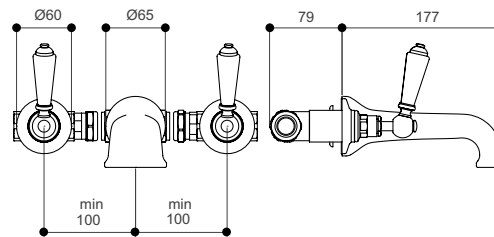

Flow Rates

0.2 bar: 24 l/min | 0.5 bar: 38 l/min | 1.0 bar: 54 l/min | 3.0 bar: 60 l/min

Description	Code - replace XX with finish code	CP Price	NI / BN Price	UB/UC/PB Price	AG Price
Wall mounted three hole bath filler, England Handle	SJ373XXEH	£809.38	£1,011.56	£1,076.90	£1,099.89
Wall mounted three hole bath filler, England Handle, Black Option	SJ373XXEHBK	£809.38	£1,011.56	£1,076.90	£1,099.89
Wall mounted three hole bath filler, England Handle, Screwdown Option	SJ373XXEHSD	£809.38	£1,011.56	£1,076.90	£1,099.89
Wall mounted three hole bath filler, England Handle, Screwdown Black Option	SJ373XXEHSDBK	£809.38	£1,011.56	£1,076.90	£1,099.89
Wall mounted three hole bath filler, London Handle	SJ373XXLH	£809.38	£1,011.56	£1,076.90	£1,099.89
Wall mounted three hole bath filler, London Handle, Black Option	SJ373XXLHKB	£809.38	£1,011.56	£1,076.90	£1,099.89
Wall mounted three hole bath filler, London Handle, Screwdown Option	SJ373XXLHSD	£809.38	£1,011.56	£1,076.90	£1,099.89
Wall mounted three hole bath filler, London Handle, Screwdown Black Option	SJ373XXLHSDBK	£809.38	£1,011.56	£1,076.90	£1,099.89
Wall mounted three hole bath filler, London Handle, Metal Indice	SJ373XXLHMI	£809.38	£1,011.56	£1,076.90	£1,099.89
Wall mounted three hole bath filler, London Handle, Metal Indice Screwdown	SJ373XXLHMISD	£809.38	£1,011.56	£1,076.90	£1,099.89
Wall mounted three hole bath filler, London Lever	SJ373XXLL	£809.38	£1,011.56	£1,076.90	£1,099.89
Wall mounted three hole bath filler, London Lever, Black Option	SJ373XXLLBK	£809.38	£1,011.56	£1,076.90	£1,099.89
Wall mounted three hole bath filler, London Metal Lever	SJ373XXLM	£809.38	£1,011.56	£1,076.90	£1,099.89
Wall mounted three hole bath filler, Clear Crystal Lever	SJ373XXCL	£925.65	£1,157.97	£1,232.99	£1,259.61
Wall mounted three hole bath filler, Black Crystal Lever	SJ373XXCLBK	£925.65	£1,157.97	£1,232.99	£1,259.61

FINISHES AVAILABLE

Chrome
CODE: CP

Bright Nickel
CODE: NI

Brushed Nickel
CODE: BN

Antique Gold
CODE: AG

Polished Brass
CODE: PB

Unlacquered Copper
CODE: UC

Unlacquered Brass
CODE: UB