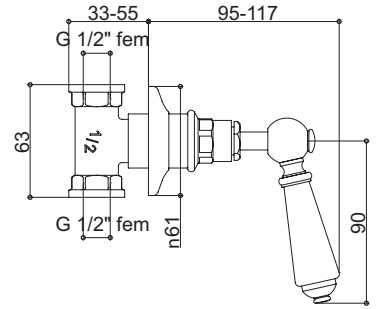

CONCEALED FLOW VALVE 1/2" - COLD

SJ782

1/2 FxF fitting

Description	Code - replace XX with finish code	CP Price	NI / BN Price	UB/UC/PB Price	AG Price
Concealed flow valve 1/2" cold, London Lever	SJ782XXLL	£221.43	£277.09	£294.03	£301.29
Concealed flow valve 1/2" cold, London Lever, Black Option	SJ782XXLLBK	£221.43	£277.09	£294.03	£301.29
Concealed flow valve 1/2" cold, London Metal Lever	SJ782XXLM	£221.43	£277.09	£294.03	£301.29
Concealed flow valve 1/2" cold, Clear Crystal Lever	SJ782XXCL	£274.67	£343.64	£366.63	£373.89
Concealed flow valve 1/2" cold, Black Crystal Lever	SJ782XXCLBK	£274.67	£343.64	£366.63	£373.89