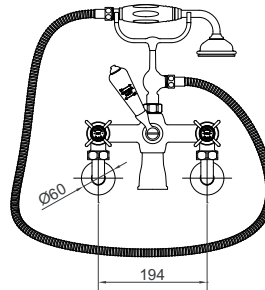

WALL MOUNTED BATH SHOWER MIXER

Product Code SJ350

Inlet: 3/4"

2
OUTLETS

Flow Rates

0.2 bar: 24 l/min | 0.5 bar: 38 l/min | 1.0 bar: 54 l/min | 3.0 bar: 60 l/min