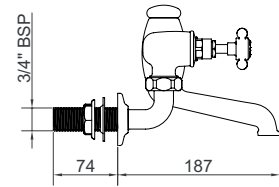

London Handle Option

Description	Code - replace XX with finish code	CP Price	NI / BN Price	UB/UC/PB Price	AG Price
Wall mounted bath filler, England Handle	SJ340XXEH	£781.66	£957.26	£1,040.60	£1,062.38
Wall mounted bath filler, England Handle, Black Option	SJ340XXEHBK	£781.66	£957.26	£1,040.60	£1,062.38
Wall mounted bath filler, England Handle, Screwdown Option	SJ340XXEHSD	£781.66	£957.26	£1,040.60	£1,062.38
Wall mounted bath filler, England Handle, Screwdown Black Option	SJ340XXEHSDBK	£781.66	£957.26	£1,040.60	£1,062.38
Wall mounted bath filler, London Handle	SJ340XXLH	£781.66	£957.26	£1,040.60	£1,062.38
Wall mounted bath filler, London Handle, Black Option	SJ340XXLHBK	£781.66	£957.26	£1,040.60	£1,062.38
Wall mounted bath filler, London Handle, Screwdown Option	SJ340XXLHSD	£781.66	£957.26	£1,040.60	£1,062.38
Wall mounted bath filler, London Handle, Screwdown Black Option	SJ340XXLHSDBK	£781.66	£957.26	£1,040.60	£1,062.38
Wall mounted bath filler, London Handle, Metal Indice	SJ340XXLHMI	£781.66	£957.26	£1,040.60	£1,062.38
Wall mounted bath filler, London Handle, Metal Indice Screwdown	SJ340XXLHMISD	£781.66	£957.26	£1,040.60	£1,062.38
Wall mounted bath filler, London Lever	SJ340XXLL	£781.66	£957.26	£1,040.60	£1,062.38
Wall mounted bath filler, London Lever, Black Option	SJ340XXLLBK	£781.66	£957.26	£1,040.60	£1,062.38
Wall mounted bath filler, London Metal Lever	SJ340XXLM	£781.66	£957.26	£1,040.60	£1,062.38
Wall mounted bath filler, Clear Crystal Lever	SJ340XXCL	£899.03	£1,122.88	£1,196.69	£1,222.10
Wall mounted bath filler, Black Crystal Lever	SJ340XXCLBK	£899.03	£1,122.88	£1,196.69	£1,222.10

FINISHES AVAILABLE

Chrome
CODE: CP

Bright Nickel
CODE: NI

Brushed Nickel
CODE: BN

Antique Gold
CODE: AG

Polished Brass
CODE: PB

Unlacquered Copper
CODE: UC

Unlacquered Brass
CODE: UB