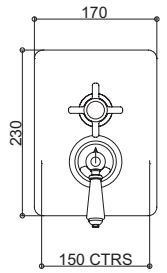

CLASSICAL CONCEALED THERMOSTATIC VALVE WITH 2 FUNCTION DIVERTER

Includes manual temperature override

Product Code SJ7661

Flow Rates (valve only)

1.0 bar: 12 l/min | 3.0 bar: 22 l/min | 5.0 bar: 28 l/min

Description	Code - replace XX with finish code	CP Price	NI / BN Price	UB/UC/PB Price	AG Price
Classical concealed thermostatic valve with 2 function diverter, England Handle	SJ7661XXEH	£1,357.62	£1,697.63	£1,810.16	£1,846.46
Classical concealed thermostatic valve with 2 function diverter, England Handle, Black Option	SJ7661XXEHBK	£1,357.62	£1,697.63	£1,810.16	£1,846.46
Classical concealed thermostatic valve with 2 function diverter, England Handle, London Lever	SJ7661XXEHLL	£1,357.62	£1,697.63	£1,810.16	£1,846.46
Classical concealed thermostatic valve with 2 function diverter, England Handle, London Lever Black Option	SJ7661XXEHLLBK	£1,357.62	£1,697.63	£1,810.16	£1,846.46
Classical concealed thermostatic valve with 2 function diverter, London Handle	SJ7661XXLH	£1,357.62	£1,697.63	£1,810.16	£1,846.46
Classical concealed thermostatic valve with 2 function diverter, London Handle, Black Option	SJ7661XXLHBK	£1,357.62	£1,697.63	£1,810.16	£1,846.46
Classical concealed thermostatic valve with 2 function diverter, London Handle, London Lever	SJ7661XXLHLL	£1,357.62	£1,697.63	£1,810.16	£1,846.46
Classical concealed thermostatic valve with 2 function diverter, London Handle, London Lever, Black Option	SJ7661XXLHLLBK	£1,357.62	£1,697.63	£1,810.16	£1,846.46
Classical concealed thermostatic valve with 2 function diverter, London Handle Metal Indice	SJ7661XXLHMI	£1,357.62	£1,697.63	£1,810.16	£1,846.46
Classical concealed thermostatic valve with 2 function diverter, London Handle Metal Indice, London Metal Lever	SJ7661XXLHMILM	£1,357.62	£1,697.63	£1,810.16	£1,846.46
Classical concealed thermostatic valve with 2 function diverter, London Lever	SJ7661XXLL	£1,357.62	£1,697.63	£1,810.16	£1,846.46
Classical concealed thermostatic valve with 2 function diverter, London Lever, Black Option	SJ7661XXLLBK	£1,357.62	£1,697.63	£1,810.16	£1,846.46
Classical concealed thermostatic valve with 2 function diverter, London Metal Indice	SJ7661XXLM	£1,357.62	£1,697.63	£1,810.16	£1,846.46
Classical concealed thermostatic valve with 2 function diverter, Clear Crystal Lever	SJ7661XXCL	£1,464.10	£1,830.73	£1,952.93	£1,991.66
Classical concealed thermostatic valve with 2 function diverter, Black Crystal Lever	SJ7661XXCLBK	£1,464.10	£1,830.73	£1,952.93	£1,991.66

FINISHES AVAILABLE

Chrome CODE: CP	Bright Nickel CODE: NI	Brushed Nickel CODE: BN	Antique Gold CODE: AG	Polished Brass CODE: PB	Unlacquered Copper CODE: UC	Unlacquered Brass CODE: UB