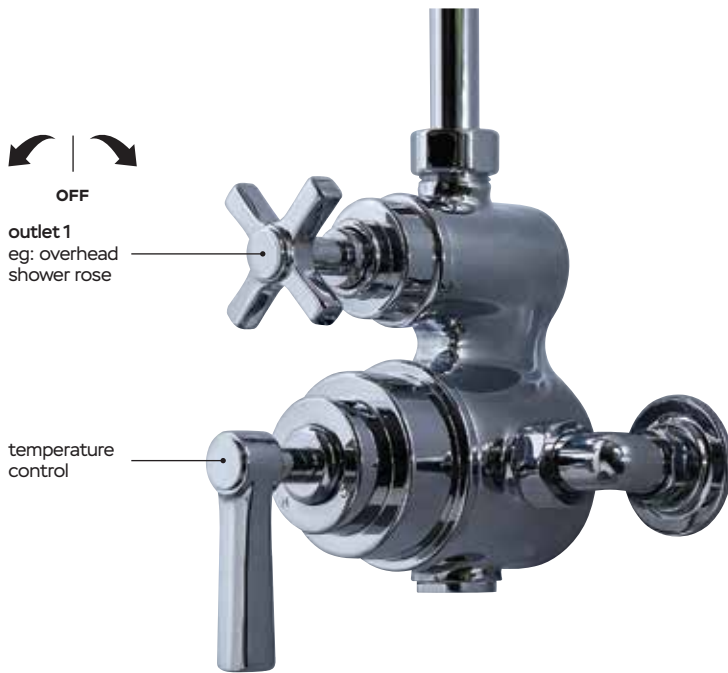

ST JAMES
DISTINCTION

STRATTON

EXPOSED SINGLE OUTLET THERMOSTATIC VALVE

Product Code STR7400

This valve delivers one outlet of water

Outlet: 3/4" top outlet
3/4" outlet nut not included

Flow Rates (valve only)
1.0 bar: 20 l/min | 3.0 bar: 35 l/min | 5.0 bar: 44 l/min