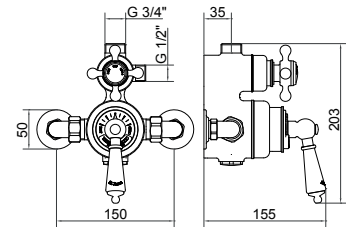

TRADITIONAL EXPOSED THERMOSTATIC VALVE WITH 2 FUNCTION DIVERTER

Product Code **SJ7410**

Inlet: 15mm

Outlet: 3/4" top outlet

1/2" side outlet

3/4" outlet nut not included

Flow Rates (valve only)

1.0 bar: 12 l/min | **3.0 bar:** 22 l/min | **5.0 bar:** 28 l/min