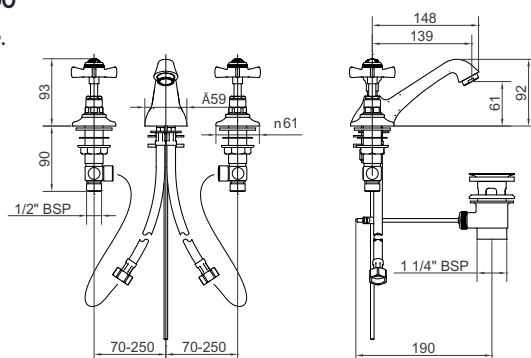

THREE HOLE BASIN MIXER

Product Code **SJ400**

With pop-up waste.

Flow Rates

0.2 bar: 9.2 l/min | 0.5 bar: 12.3 l/min | 1.0 bar: 17.2 l/min | 3.0 bar: 29.8 l/min

Core Retail Range
in Chrome Finish

Contract + Specification Range
in Chrome Finish

Description	Code - replace XX with finish code	CP Price	NI / BN Price	UB/JC/PB Price	AG Price
Three hole basin mixer, England Handle	SJ400XXEH	£499.73	£624.36	£665.50	£680.02
Three hole basin mixer, England Handle, Black Option	SJ400XXEHBK	£499.73	£624.36	£665.50	£680.02
Three hole basin mixer, England Handle, Screwdown Option	SJ400XXEHSD	£499.73	£624.36	£665.50	£680.02
Three hole basin mixer, England Handle, Screwdown Black Option	SJ400XXEHSDBK	£499.73	£624.36	£665.50	£680.02
Three hole basin mixer, London Handle	SJ400XXLH	£499.73	£624.36	£665.50	£680.02
Three hole basin mixer, London Handle, Black Option	SJ400XXLHBK	£499.73	£624.36	£665.50	£680.02
Three hole basin mixer, London Handle, Screwdown Option	SJ400XXLHSD	£499.73	£624.36	£665.50	£680.02
Three hole basin mixer, London Handle, Screwdown Black Option	SJ400XXLHSDBK	£499.73	£624.36	£665.50	£680.02
Three hole basin mixer, London Handle, Metal Indice	SJ400XXLHMI	£499.73	£624.36	£665.50	£680.02
Three hole basin mixer, London Handle, Metal Indice Screwdown	SJ400XXLHMISD	£499.73	£624.36	£665.50	£680.02
Three hole basin mixer, London Lever	SJ400XXLL	£499.73	£624.36	£665.50	£680.02
Three hole basin mixer, London Lever, Black Option	SJ400XXLLBK	£499.73	£624.36	£665.50	£680.02
Three hole basin mixer, London Metal Lever	SJ400XXLM	£499.73	£624.36	£665.50	£680.02
Three hole basin mixer, Clear Crystal Lever	SJ400XXCL	£606.21	£758.67	£809.49	£825.22
Three hole basin mixer, Black Crystal Lever	SJ400XXCLBK	£606.21	£758.67	£809.49	£825.22