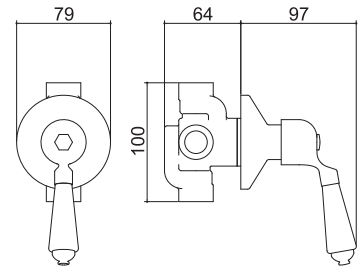

CONCEALED DIVERTER

Product Code **SJ790**

1/2 F inlet, two 1/2" F outlets

Description	Code - replace XX with finish code	CP Price	NI / BN Price	UB/UC/PB Price	AG Price
Concealed diverter, London Lever	SJ790XXLL	£324.00	£405.00	£432.00	£441.42
Concealed diverter, London Lever, Black Option	SJ790XXLLBK	£324.00	£405.00	£432.00	£441.42
Concealed diverter, London Metal Lever	SJ790XXLM	£324.00	£405.00	£432.00	£441.42
Concealed diverter, Clear Crystal Lever	SJ790XXCL	£362.40	£453.00	£483.20	£493.73
Concealed diverter, Black Crystal Lever	SJ790XXCLBK	£362.40	£453.00	£483.20	£493.73