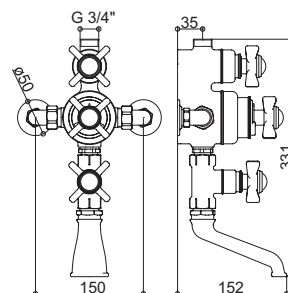

TRADITIONAL EXPOSED THERMOSTATIC VALVE AND BATH FILLER

Includes manual temperature override

Product Code **SJ7300**

This valve delivers two outlets of water

Inlet: 15mm
Outlet: 3/4" top outlet
 3/4" outlet nut not included

Flow Rates (valve only)

1.0 bar: 20 l/min
 3.0 bar: 35 l/min
 5.0 bar: 44 l/min

Contract + Specification Range
in Chrome Finish

Item	Description	Price	Product Code	Page
A	Easy clean skirted shower rose	£263.78	SJR08ECCP	32
B	18mm shower arm & rail	£360.58	SJK318LRCP	34
C	18mm x1m extension pipe with connection	£171.82	SJEXTP318CP	34
D	Traditional exp thermo Valve and bath filler	£1,535.49	SJ7300CPEH	24
TOTAL PRICE		£2,331.67		