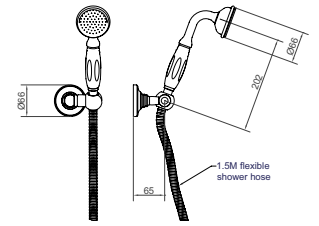

**SHOWER KITS,
ARMS AND ROSES**

HAND SHOWER ON WALL BRACKET

Product Code **SJK11**

Supplied with 2.5" skirted rose and porcelain stem. Alternative rose style and metal stem option available.

Contract + Specification Range
in Chrome Finish

Description	Code - replace XX with finish code	CP Price	NI / BN Price	UB/UC/PB Price	AG Price
Hand shower on wall bracket, Metal Stem	SJK11 XX MS	£366.63	£459.80	£490.05	£498.52
Hand shower on wall bracket, Metal Stem Black Option	SJK11 XX MSBK	£366.63	£459.80	£490.05	£498.52
Hand shower on wall bracket, Metal Stem Easy Clean Option	SJK11 XX MSEC	£366.63	£459.80	£490.05	£498.52
Hand shower on wall bracket, Metal Stem Easy Clean Black Option	SJK11 XX MSECBK	£366.63	£459.80	£490.05	£498.52
Hand shower on wall bracket, Porcelain Stem	SJK11 XX PS	£366.63	£459.80	£490.05	£498.52
Hand shower on wall bracket, Porcelain Stem Black Option	SJK11 XX PSBK	£366.63	£459.80	£490.05	£498.52
Hand shower on wall bracket, Porcelain Stem Easy Clean Option	SJK11 XX PSEC	£366.63	£459.80	£490.05	£498.52
Hand shower on wall bracket, Porcelain Stem Easy Clean Black Option	SJK11 XX PSECBK	£366.63	£459.80	£490.05	£498.52