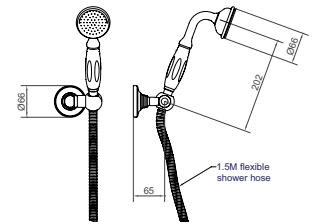

HAND SHOWER WITH SLIDER AND HOSE

Product Code **SJK689**

For use with exposed shower valves with integral diverter. Supplied with 2.5" skirted rose. Alternative rose style available. Riser rail is not included.

Core Retail Range
in Chrome Finish

Contract + Specification Range
in Chrome Finish