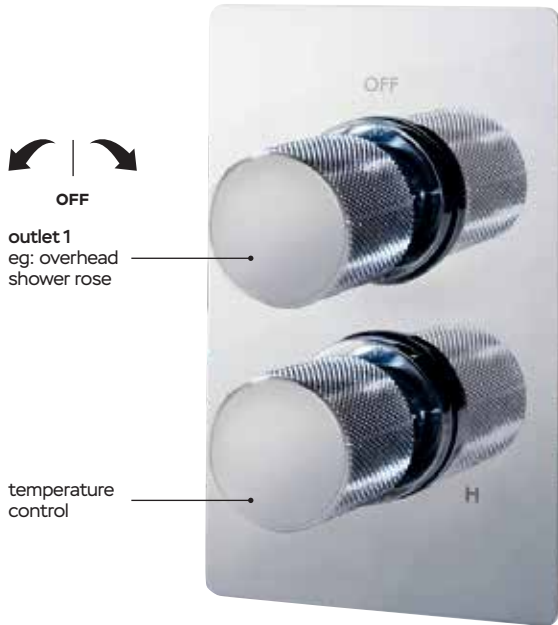

CONCEALED SINGLE OUTLET THERMOSTATIC VALVE

Product Code COR7600

This valve delivers one outlet of water

Flow Rates (valve only)

1.0 bar: 20 l/min | 3.0 bar: 35 l/min | 5.0 bar: 44 l/min

Description	Code - replace XX with finish code	CP Price	NI / BN Price	UB/UC/PB Price	GT Price
Concealed single outlet thermostatic valve	COR7600XX	£971.19	£1,216.99	£1,294.92	£1,390.84

CONCEALED TWO OUTLET THERMOSTATIC VALVE

Product Code COR7610

This valve delivers two outlets of water

Flow Rates (valve only)

1.0 bar: 12 l/min | 3.0 bar: 22 l/min | 5.0 bar: 28 l/min

Description	Code - replace XX with finish code	CP Price	NI / BN Price	UB/UC/PB Price	GT Price
Concealed two outlet thermostatic valve	COR7610XX	£1,079.10	£1,348.88	£1,438.80	£1,541.91

FINISHES AVAILABLE

Chrome CODE: CP 	Bright Nickel CODE: NI 	Brushed Nickel CODE: BN 	Graphite CODE: GT 	Polished Brass CODE: PB 	Unlacquered Copper CODE: UC 	Unlacquered Brass CODE: UB