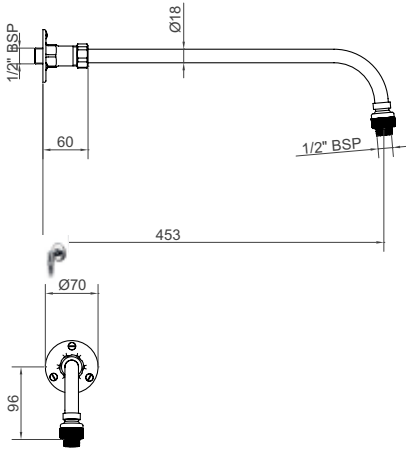

ROUND WALL ARM

Product Code **ACLK418**

For use with concealed valve only. Can be cut to size.
Swivel adapter is not included. Requires shower rose (p41).

Description	Code - replace XX with finish code	CP Price	NI / BN Price	UB/JC/PB Price	GT Price
Round wall arm	ACLK418 XX	£108.90	£139.15	£145.20	£174.24