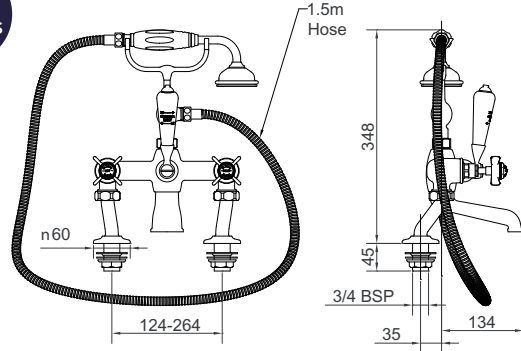

DECK MOUNTED MIXER WITH CRANKED LEGS

Product Code **SJ330**

Inlet: 15mm

2
OUTLETS

Flow Rates

0.2 bar: 24 l/min | 0.5 bar: 38 l/min | 1.0 bar: 54 l/min | 3.0 bar: 60 l/min

Core Retail Range
in Chrome Finish

Description	Code - replace XX with finish code	CP Price	NI / BN Price	UB/UC/PB Price	AG Price
Deck mounted bath shower mixer with cranked legs, England Handle	SJ330XXEH	£1,113.20	£1,391.50	£1,483.46	£1,513.71
Deck mounted bath shower mixer with cranked legs, England Handle, Black Option	SJ330XXEHBK	£1,113.20	£1,391.50	£1,483.46	£1,513.71
Deck mounted bath shower mixer with cranked legs, England Handle, Screwdown Option	SJ330XXEHSD	£1,113.20	£1,391.50	£1,483.46	£1,513.71
Deck mounted bath shower mixer with cranked legs, England Handle, Screwdown Black Option	SJ330XXEHSDBK	£1,113.20	£1,391.50	£1,483.46	£1,513.71
Deck mounted bath shower mixer with cranked legs, London Handle	SJ330XXLH	£1,113.20	£1,391.50	£1,483.46	£1,513.71
Deck mounted bath shower mixer with cranked legs, London Handle, Black Option	SJ330XXLHBK	£1,113.20	£1,391.50	£1,483.46	£1,513.71
Deck mounted bath shower mixer with cranked legs, London Handle, Screwdown Option	SJ330XXLHSD	£1,113.20	£1,391.50	£1,483.46	£1,513.71
Deck mounted bath shower mixer with cranked legs, London Handle, Screwdown Black Option	SJ330XXLHSDBK	£1,113.20	£1,391.50	£1,483.46	£1,513.71
Deck mounted bath shower mixer with cranked legs, London Handle, Metal Indice	SJ330XXLHMI	£1,113.20	£1,391.50	£1,483.46	£1,513.71
Deck mounted bath shower mixer with cranked legs, London Handle, Metal Indice Screwdown	SJ330XXLHMISD	£1,113.20	£1,391.50	£1,483.46	£1,513.71
Deck mounted bath shower mixer with cranked legs, London Lever	SJ330XXLL	£1,113.20	£1,391.50	£1,483.46	£1,513.71
Deck mounted bath shower mixer with cranked legs, London Lever, Black Option	SJ330XXLLBK	£1,113.20	£1,391.50	£1,483.46	£1,513.71
Deck mounted bath shower mixer with cranked legs, London Metal Lever	SJ330XXLM	£1,113.20	£1,391.50	£1,483.46	£1,513.71
Deck mounted bath shower mixer with cranked legs, Clear Crystal Lever	SJ330XXCL	£1,288.65	£1,611.72	£1,719.41	£1,753.29
Deck mounted bath shower mixer with cranked legs, Black Crystal Lever	SJ330XXCLBK	£1,288.65	£1,611.72	£1,719.41	£1,753.29