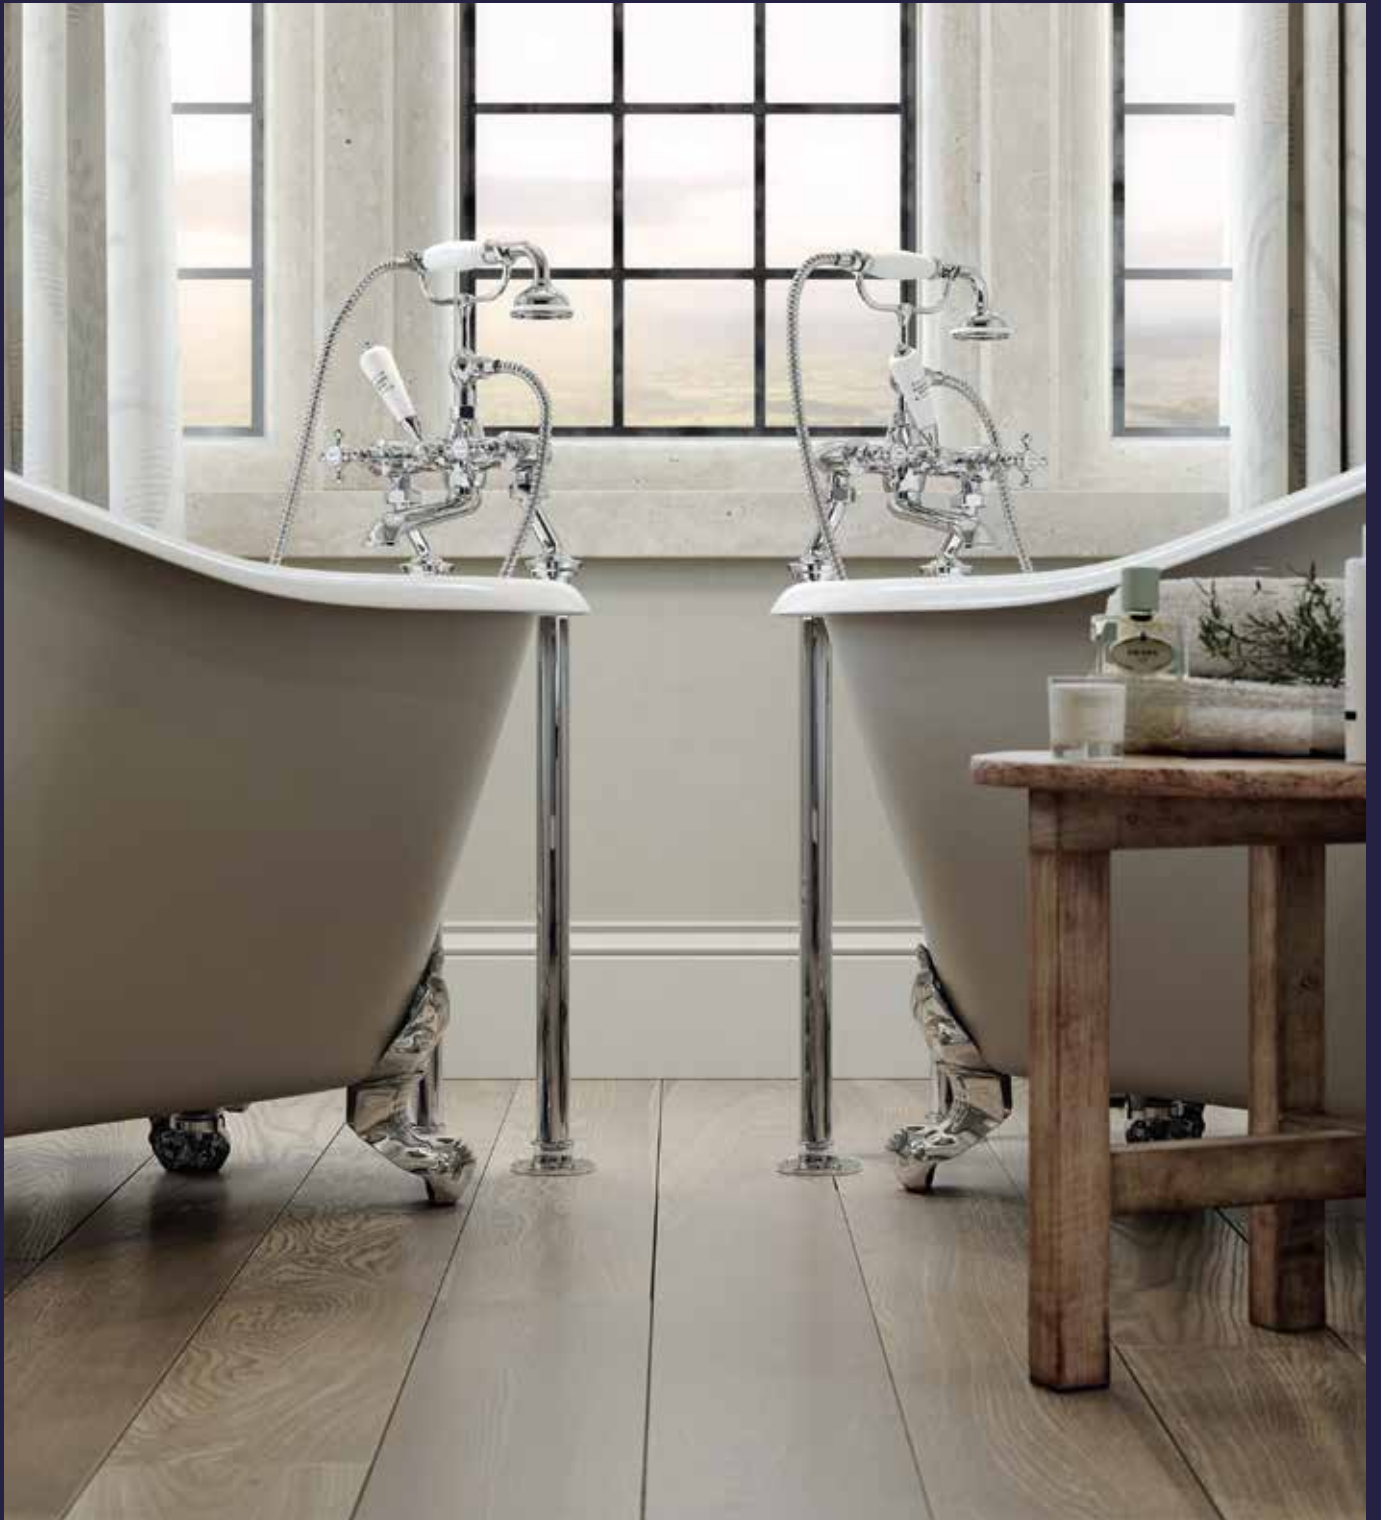

ST JAMES

COLLECTION

RETAIL PRICE BOOK

ICONIC BRITISH ELEGANCE
TRADITIONAL & DISTINCTION BRASSWARE RANGES

CONTENTS

TRADITIONAL

Traditional Exposed and Concealed Shower Valves	6
Classical Exposed and Concealed Shower Valves	15
Shower Kits, Arms and Roses	26
Basin Taps and Mixers	36
Bath Taps and Mixers	47
Accessories	56
Ancillaries	63