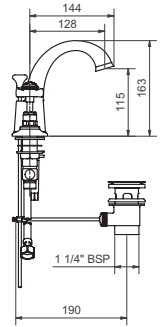

CLASSICAL SPOUT THREE HOLE BASIN MIXER

Product Code **SJ404**

With pop-up waste

Description	Code - replace XX with finish code	CP Price	NI / BN Price	UB/JC/PB Price	AG Price
Classical spout three hole basin mixer, England Handle	SJ404XXEH	£549.34	£684.86	£732.05	£747.78
Classical spout three hole basin mixer, England Handle, Black Option	SJ404XXEHBK	£549.34	£684.86	£732.05	£747.78
Classical spout three hole basin mixer, England Handle, Screwdown Option	SJ404XXEHSD	£549.34	£684.86	£732.05	£747.78
Classical spout three hole basin mixer, England Handle, Screwdown Black Option	SJ404XXEHSDBK	£549.34	£684.86	£732.05	£747.78
Classical spout three hole basin mixer, London Handle	SJ404XXLH	£549.34	£684.86	£732.05	£747.78
Classical spout three hole basin mixer, London Handle, Black Option	SJ404XXLHBK	£549.34	£684.86	£732.05	£747.78
Classical spout three hole basin mixer, London Handle, Screwdown Option	SJ404XXLHSD	£549.34	£684.86	£732.05	£747.78
Classical spout three hole basin mixer, London Handle, Screwdown Black Option	SJ404XXLHSDBK	£549.34	£684.86	£732.05	£747.78
Classical spout three hole basin mixer, London Handle, Metal Indice	SJ404XXLHMI	£549.34	£684.86	£732.05	£747.78
Classical spout three hole basin mixer, London Handle, Metal Indice Screwdown	SJ404XXLHMISD	£549.34	£684.86	£732.05	£747.78
Classical spout three hole basin mixer, London Lever	SJ404XXLL	£549.34	£684.86	£732.05	£747.78
Classical spout three hole basin mixer, London Lever, Black Option	SJ404XXLLBK	£549.34	£684.86	£732.05	£747.78
Classical spout three hole basin mixer, London Metal Lever	SJ404XXLM	£549.34	£684.86	£732.05	£747.78
Classical spout three hole basin mixer, Clear Crystal Lever	SJ404XXCL	£632.83	£792.55	£844.58	£861.52
Classical spout three hole basin mixer, Black Crystal Lever	SJ404XXCLBK	£632.83	£792.55	£844.58	£861.52