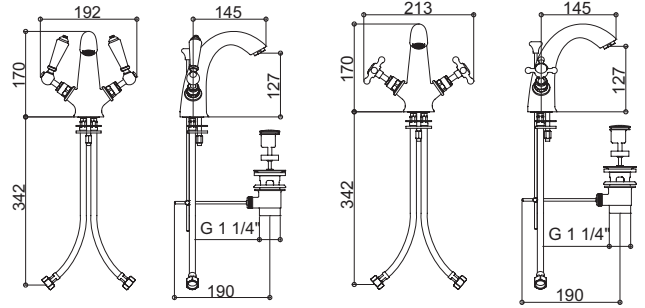

London Lever Option

London Handle Option

TALL BASIN MIXER

Product Code **SJ412**

With pop-up waste.

Flow Rates

0.2 bar: 13 l/min | 0.5 bar: 21 l/min | 1.0 bar: 30.5 l/min | 3.0 bar: 54 l/min

Description	Code - replace XX with finish code	CP Price	NI / BN Price	UB/UC/PB Price	AG Price
Tall mono basin mixer, England Handle	SJ412XXEH	£456.17	£569.91	£607.42	£620.73
Tall mono basin mixer, England Handle, Black Option	SJ412XXEHBK	£456.17	£569.91	£607.42	£620.73
Tall mono basin mixer, England Handle, Screwdown Option	SJ412XXEHSD	£456.17	£569.91	£607.42	£620.73
Tall mono basin mixer, England Handle, Screwdown Black Option	SJ412XXEHSDBK	£456.17	£569.91	£607.42	£620.73
Tall mono basin mixer, London Handle	SJ412XXLH	£456.17	£569.91	£607.42	£620.73
Tall mono basin mixer, London Handle, Black Option	SJ412XXLHBK	£456.17	£569.91	£607.42	£620.73
Tall mono basin mixer, London Handle, Screwdown Option	SJ412XXLHSD	£456.17	£569.91	£607.42	£620.73
Tall mono basin mixer, London Handle, Screwdown Black Option	SJ412XXLHSDBK	£456.17	£569.91	£607.42	£620.73
Tall mono basin mixer, London Handle, Metal Indice	SJ412XXLHMI	£456.17	£569.91	£607.42	£620.73
Tall mono basin mixer, London Handle, Metal Indice Screwdown	SJ412XXLHMISD	£456.17	£569.91	£607.42	£620.73
Tall mono basin mixer, London Lever	SJ412XXLL	£456.17	£569.91	£607.42	£620.73
Tall mono basin mixer, London Lever, Black Option	SJ412XXLLBK	£456.17	£569.91	£607.42	£620.73
Tall mono basin mixer, London Metal Lever	SJ412XXLM	£456.17	£569.91	£607.42	£620.73
Tall mono basin mixer, Clear Crystal Lever	SJ412XXCL	£563.86	£704.22	£751.41	£765.93
Tall mono basin mixer, Black Crystal Lever	SJ412XXCLBK	£563.86	£704.22	£751.41	£765.93