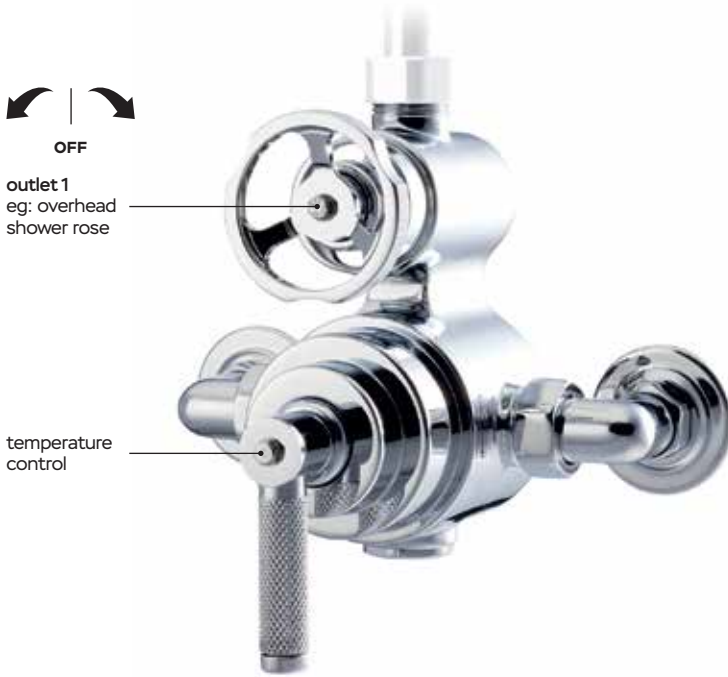

EXPOSED SINGLE OUTLET THERMOSTATIC VALVE

Product Code ARN7400

This valve delivers one outlet of water

Flow Rates (valve only)

1.0 bar: 20 l/min | 3.0 bar: 35 l/min | 5.0 bar: 44 l/min

Description	Code - replace XX with finish code	CP Price	NI / BN Price	UB/UC/PB Price	GT Price
Exposed single outlet thermostatic valve	ARN7400XX	£1,003.09	£1,253.56	£1,337.05	£1,604.95